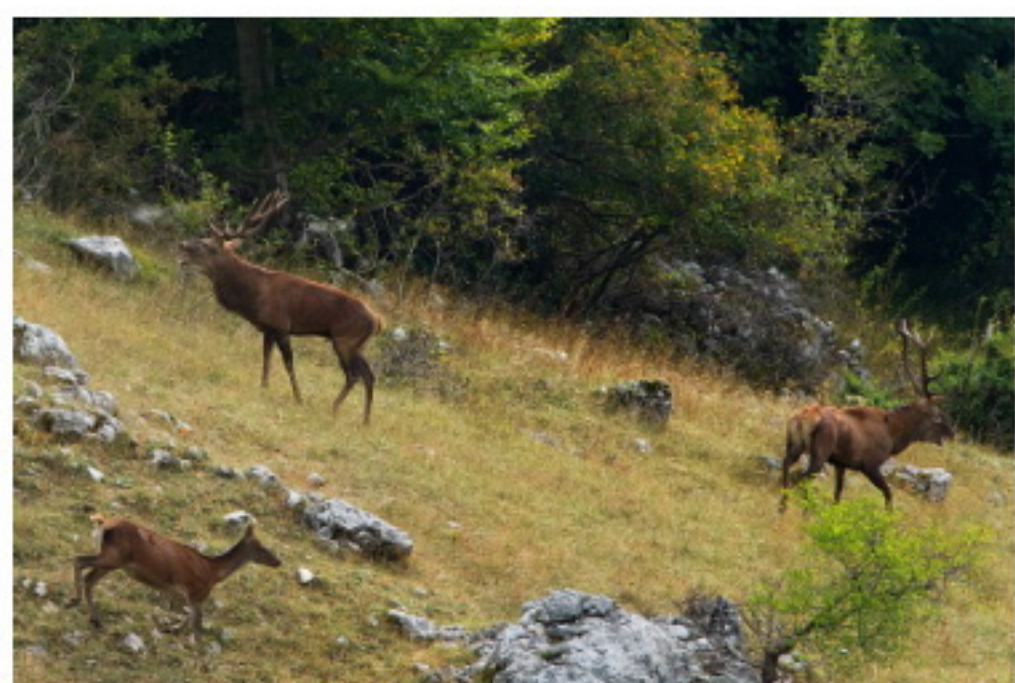

ALESSANDRO TERZI
NATURE PHOTOGRAPHY

MAMMALS PHOTO ARCHIVE
LAST UPDATE: 12ND JANUARY 2017

WWW.ALESSANDROTERZI.COM

ALESSANDRO.TERZI@GMAIL.COM

+39 366 7874168