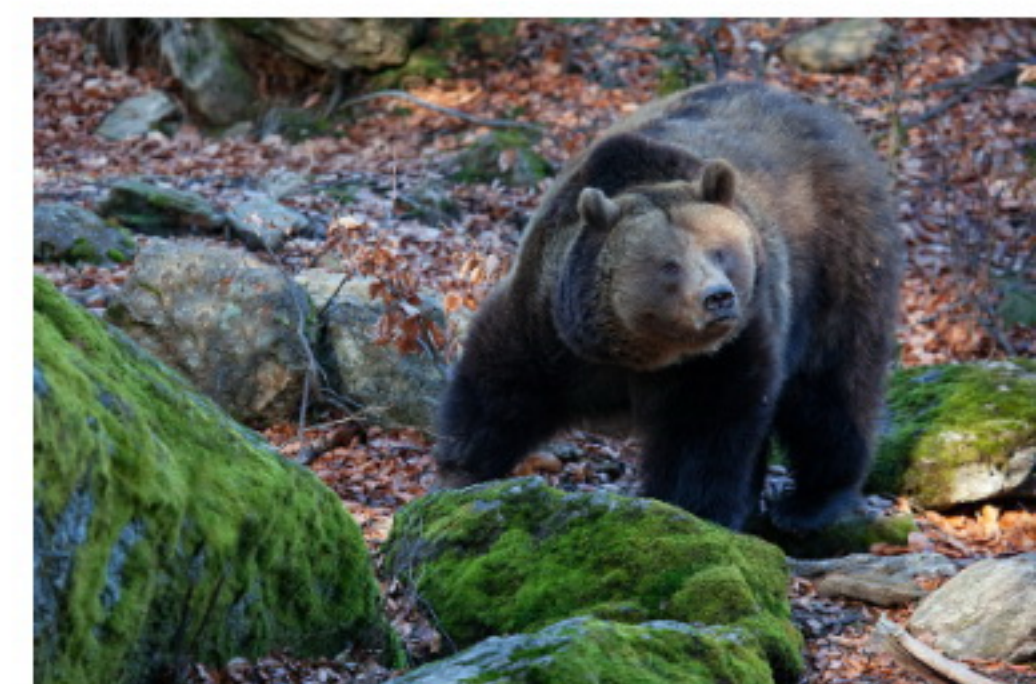

ALESSANDRO TERZI
NATURE PHOTOGRAPHY

MAMMALS PHOTO ARCHIVE
LAST UPDATE: 12ND JANUARY 2017

WWW.ALESSANDROTERZI.COM

ALESSANDRO.TERZI@GMAIL.COM

+39 366 7874168