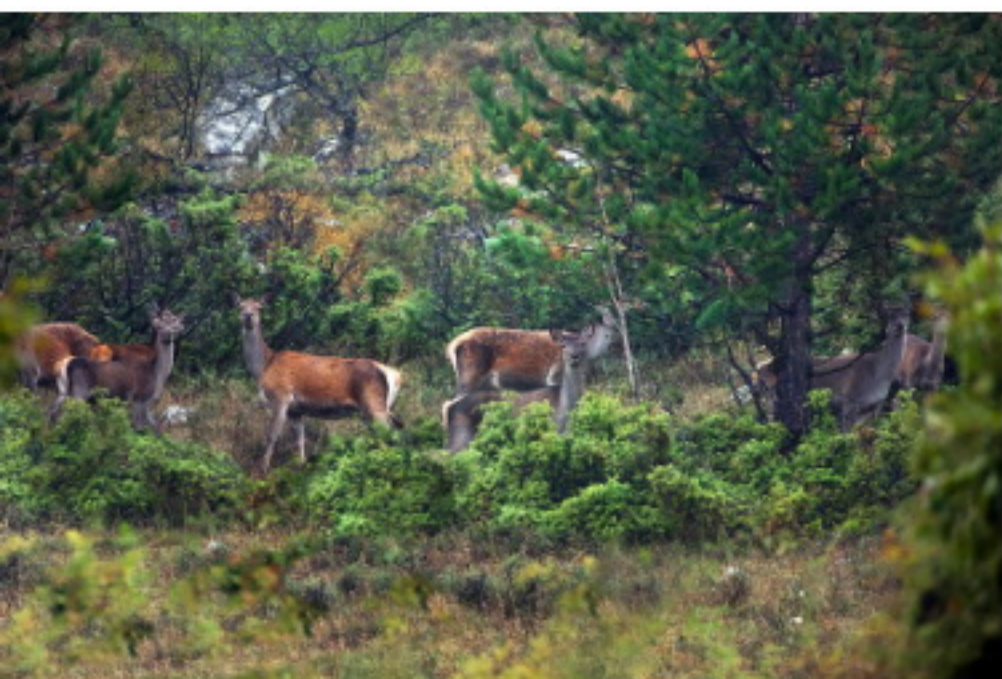

ALESSANDRO TERZI
NATURE PHOTOGRAPHY

MAMMALS PHOTO ARCHIVE
LAST UPDATE: 12ND JANUARY 2017

WWW.ALESSANDROTERZI.COM

ALESSANDRO.TERZI@GMAIL.COM

+39 366 7874168