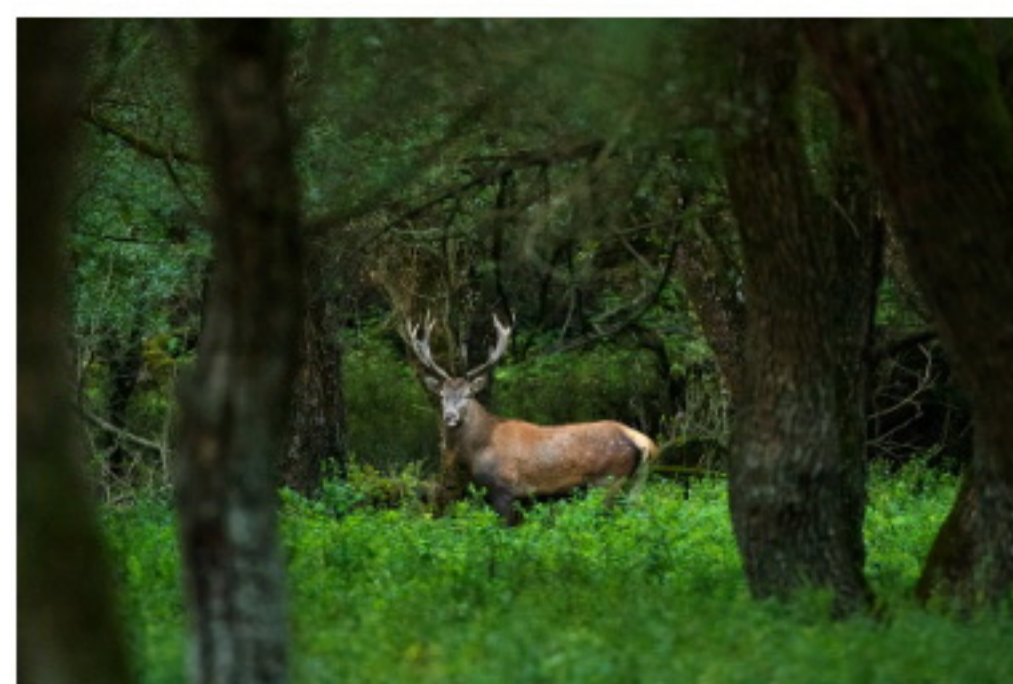

ALESSANDRO TERZI
NATURE PHOTOGRAPHY

MAMMALS PHOTO ARCHIVE
LAST UPDATE: 12ND JANUARY 2017

WWW.ALESSANDROTERZI.COM

ALESSANDRO.TERZI@GMAIL.COM

+39 366 7874168