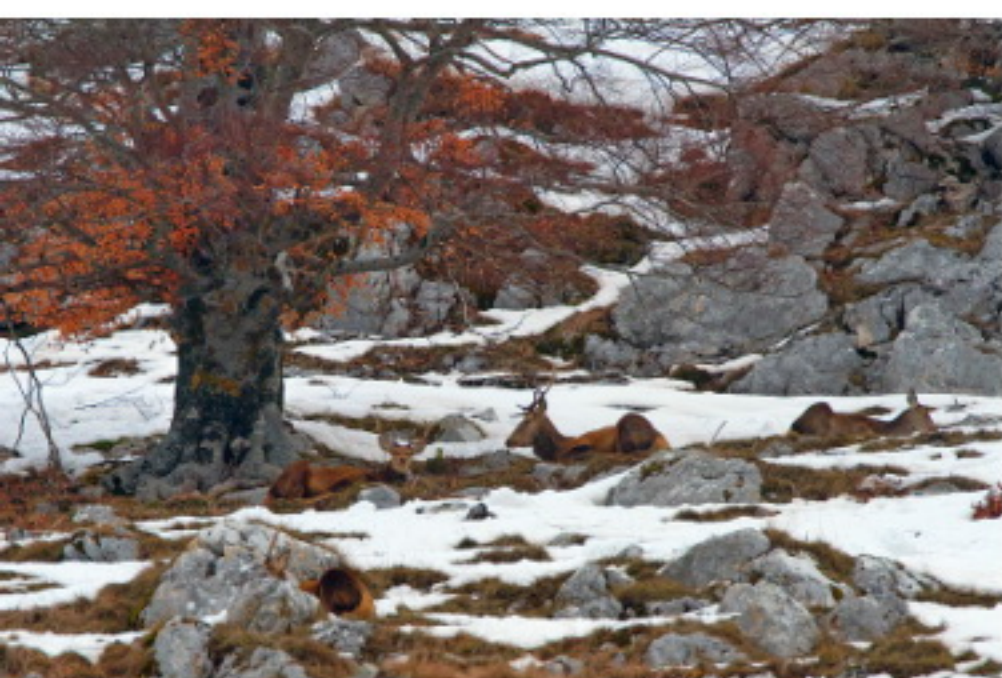

ALESSANDRO TERZI
NATURE PHOTOGRAPHY

MAMMALS PHOTO ARCHIVE
LAST UPDATE: 12ND JANUARY 2017

WWW.ALESSANDROTERZI.COM

ALESSANDRO.TERZI@GMAIL.COM

+39 366 7874168