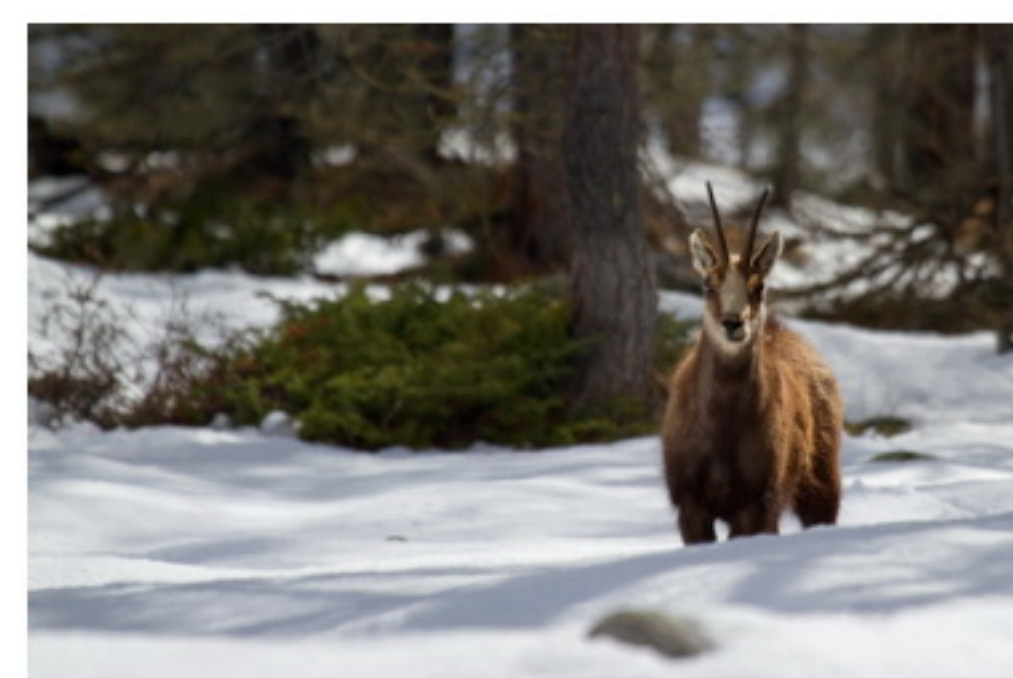

ALESSANDRO TERZI
NATURE PHOTOGRAPHY

MAMMALS PHOTO ARCHIVE
LAST UPDATE: 12ND JANUARY 2017

WWW.ALESSANDROTERZI.COM

ALESSANDRO.TERZI@GMAIL.COM

+39 366 7874168