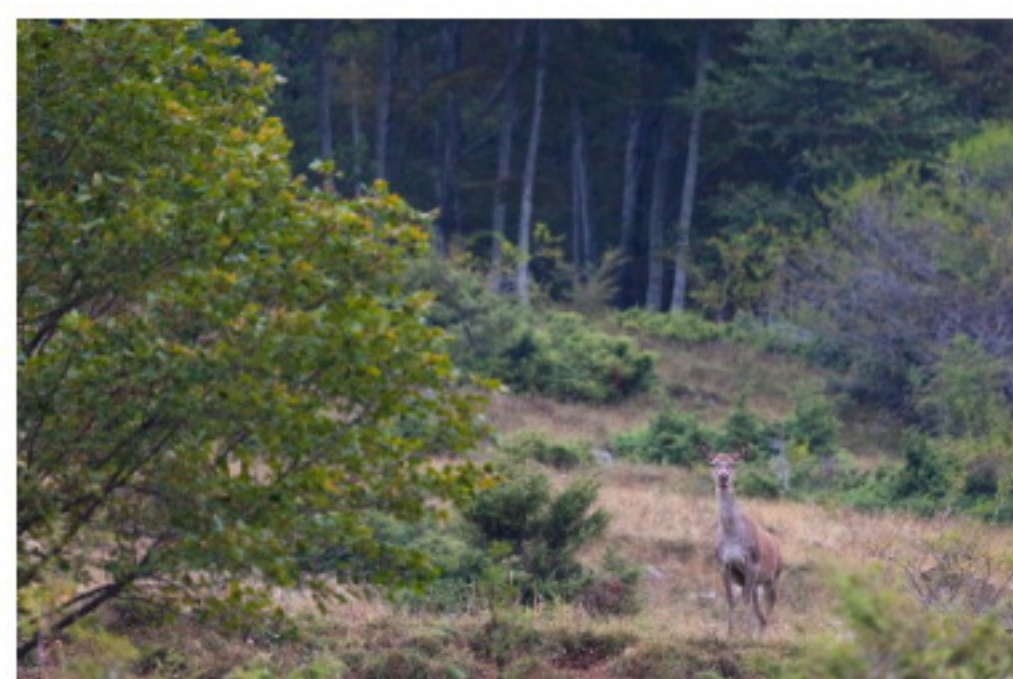

ALESSANDRO TERZI
NATURE PHOTOGRAPHY

MAMMALS PHOTO ARCHIVE
LAST UPDATE: 12ND JANUARY 2017

WWW.ALESSANDROTERZI.COM

ALESSANDRO.TERZI@GMAIL.COM

+39 366 7874168