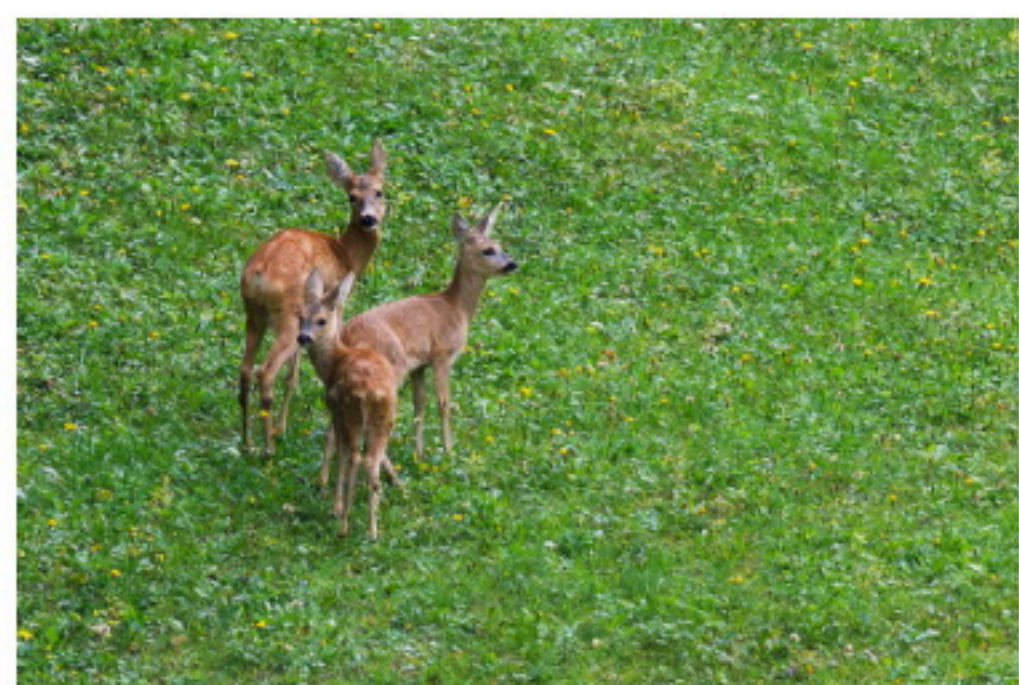

ALESSANDRO TERZI
NATURE PHOTOGRAPHY

MAMMALS PHOTO ARCHIVE
LAST UPDATE: 12ND JANUARY 2017

WWW.ALESSANDROTERZI.COM

ALESSANDRO.TERZI@GMAIL.COM

+39 366 7874168