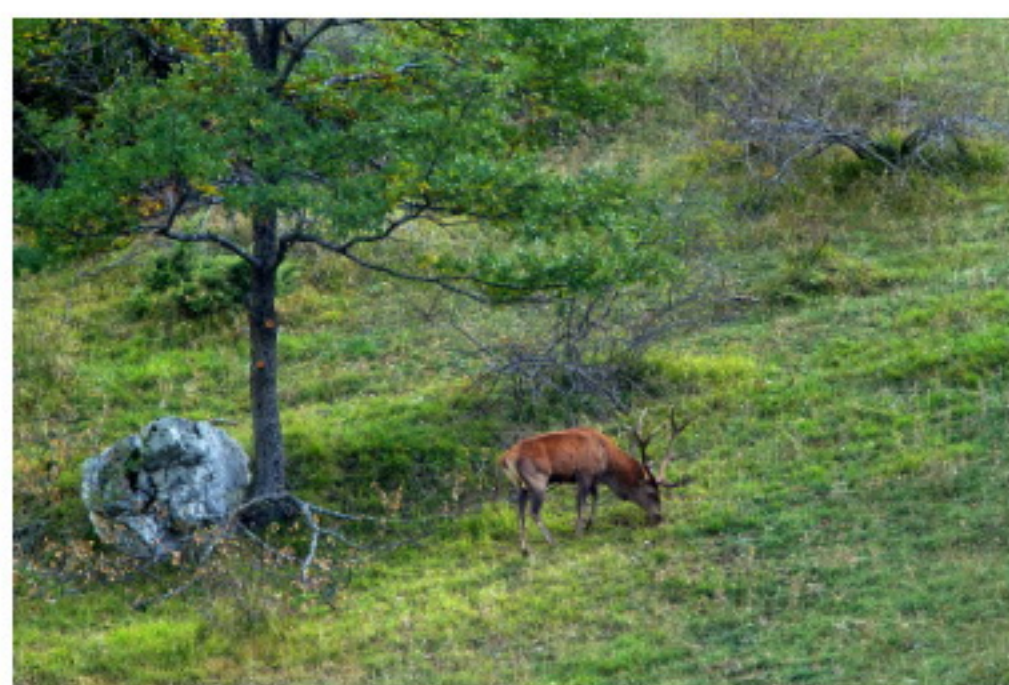

ALESSANDRO TERZI
NATURE PHOTOGRAPHY

MAMMALS PHOTO ARCHIVE
LAST UPDATE: 12ND JANUARY 2017

WWW.ALESSANDROTERZI.COM

ALESSANDRO.TERZI@GMAIL.COM

+39 366 7874168