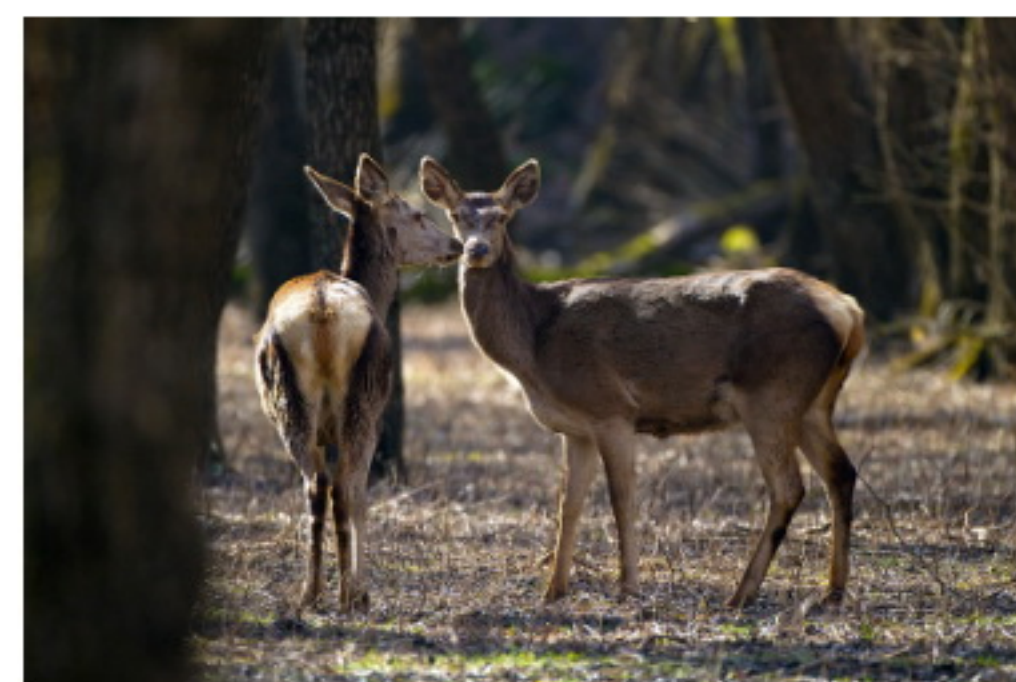

ALESSANDRO TERZI
NATURE PHOTOGRAPHY

MAMMALS PHOTO ARCHIVE
LAST UPDATE: 12ND JANUARY 2017

WWW.ALESSANDROTERZI.COM

ALESSANDRO.TERZI@GMAIL.COM

+39 366 7874168