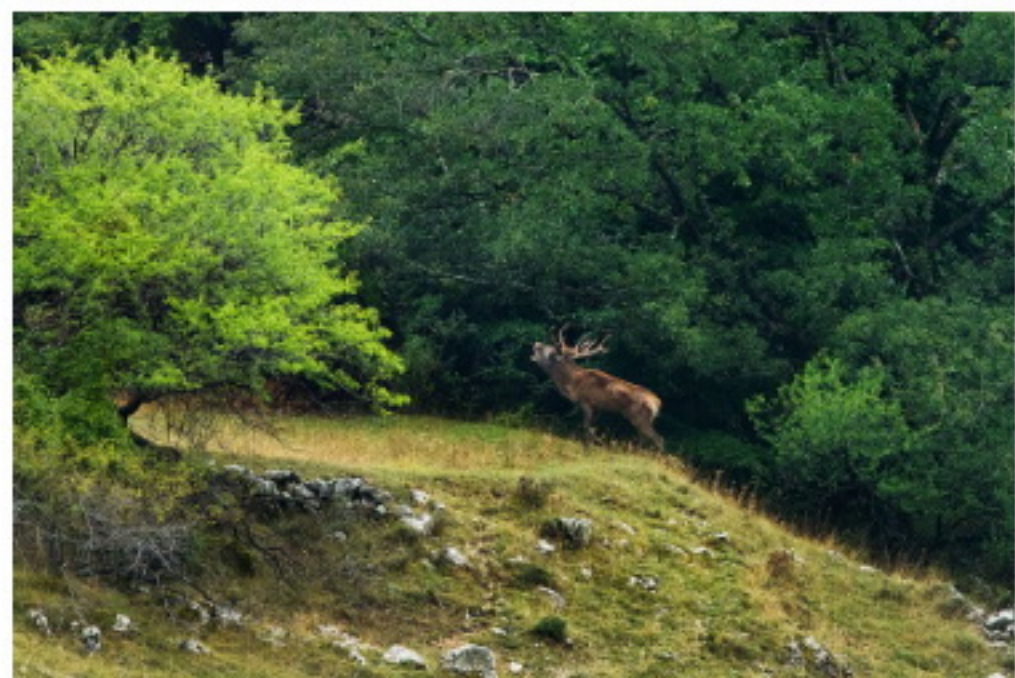

ALESSANDRO TERZI
NATURE PHOTOGRAPHY

MAMMALS PHOTO ARCHIVE
LAST UPDATE: 12ND JANUARY 2017

WWW.ALESSANDROTERZI.COM

ALESSANDRO.TERZI@GMAIL.COM

+39 366 7874168