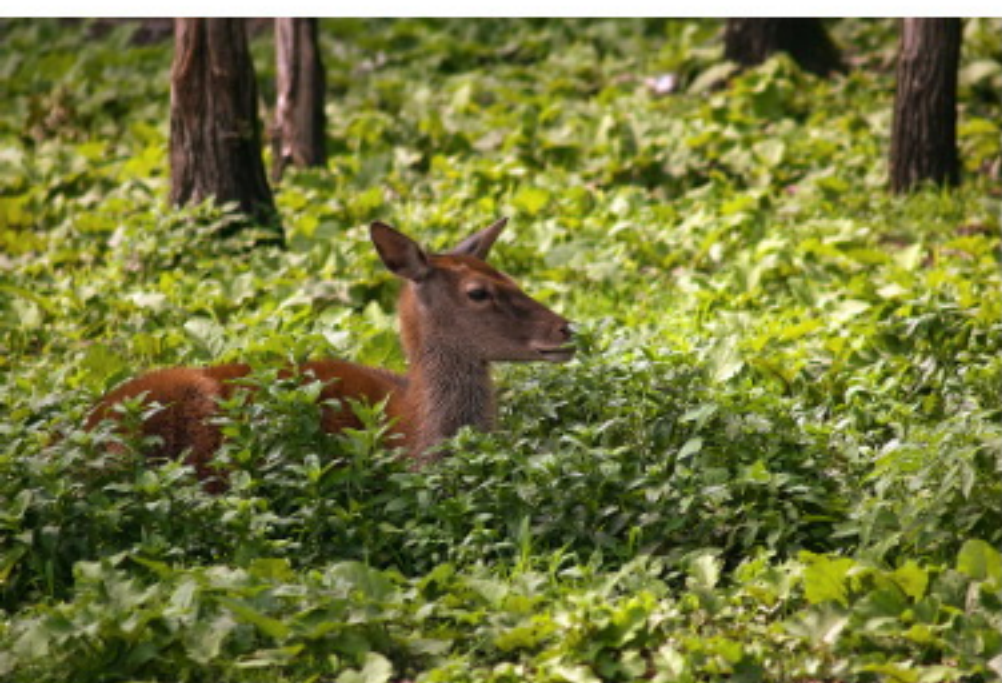

ALESSANDRO TERZI
NATURE PHOTOGRAPHY

MAMMALS PHOTO ARCHIVE
LAST UPDATE: 12ND JANUARY 2017

WWW.ALESSANDROTERZI.COM

ALESSANDRO.TERZI@GMAIL.COM

+39 366 7874168