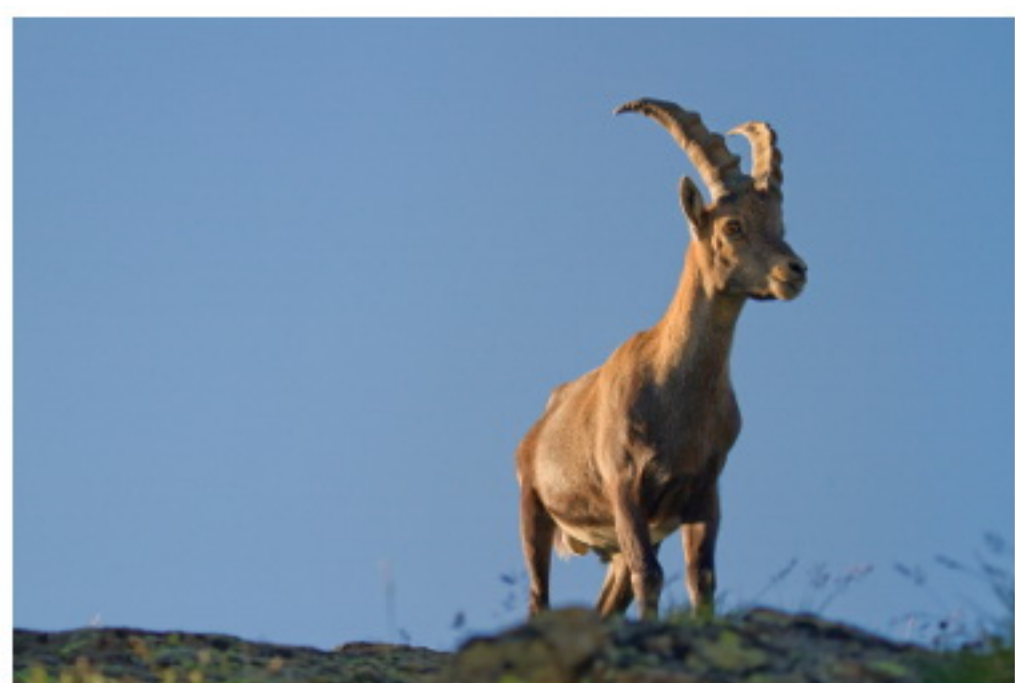

ALESSANDRO TERZI
NATURE PHOTOGRAPHY

MAMMALS PHOTO ARCHIVE
LAST UPDATE: 12ND JANUARY 2017

WWW.ALESSANDROTERZI.COM

ALESSANDRO.TERZI@GMAIL.COM

+39 366 7874168