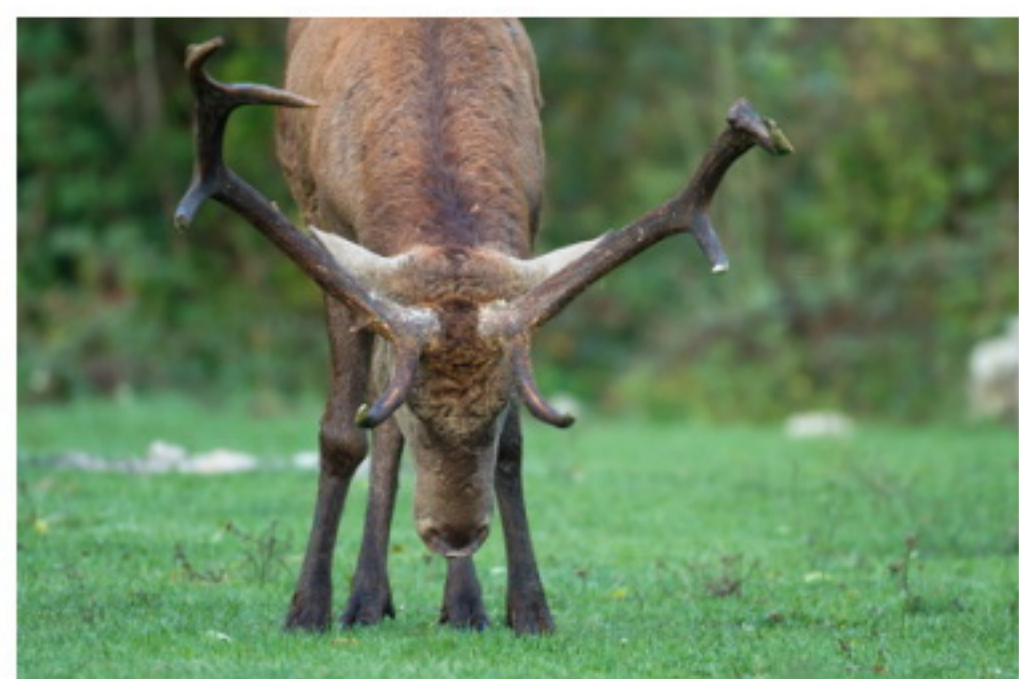

ALESSANDRO TERZI
NATURE PHOTOGRAPHY

MAMMALS PHOTO ARCHIVE
LAST UPDATE: 12ND JANUARY 2017

WWW.ALESSANDROTERZI.COM

ALESSANDRO.TERZI@GMAIL.COM

+39 366 7874168