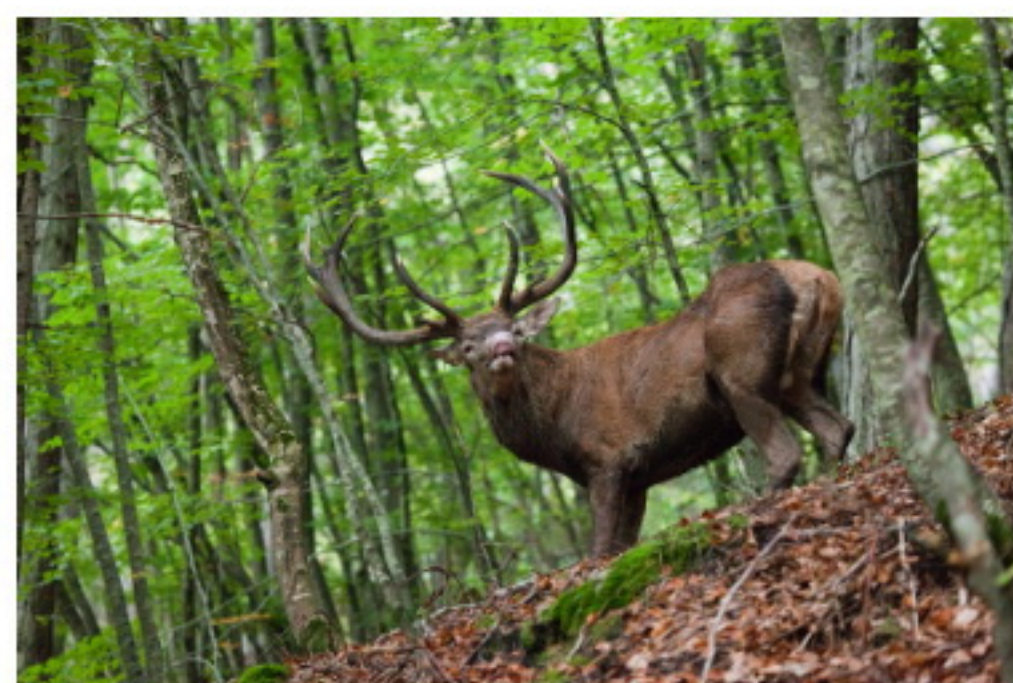

ALESSANDRO TERZI
NATURE PHOTOGRAPHY

MAMMALS PHOTO ARCHIVE
LAST UPDATE: 12ND JANUARY 2017

WWW.ALESSANDROTERZI.COM

ALESSANDRO.TERZI@GMAIL.COM

+39 366 7874168