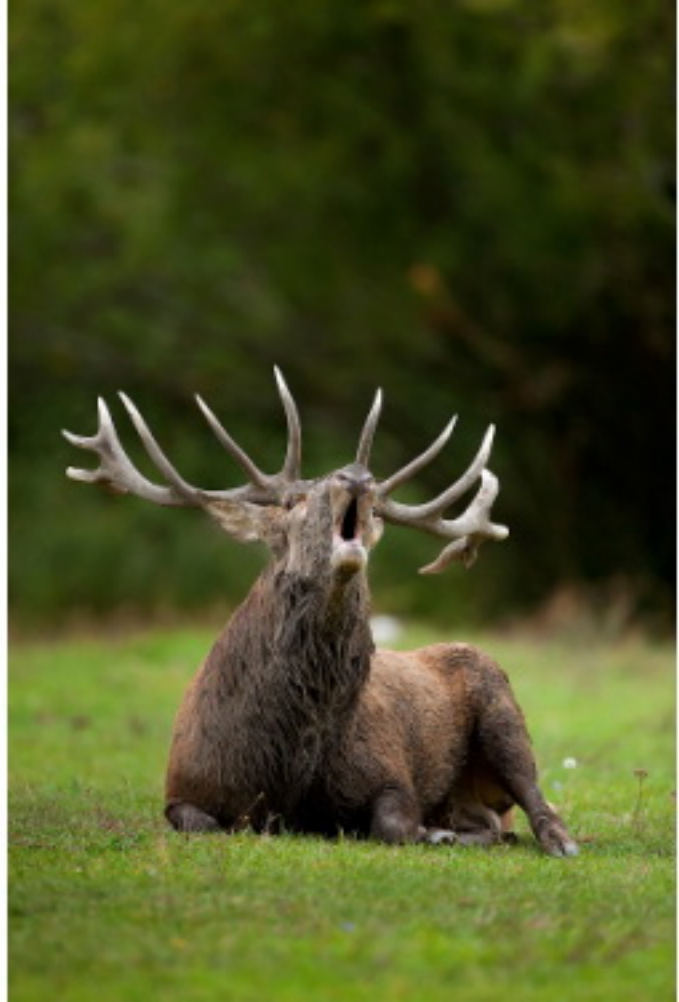

ALESSANDRO TERZI
NATURE PHOTOGRAPHY

MAMMALS PHOTO ARCHIVE
LAST UPDATE: 12ND JANUARY 2017

WWW.ALESSANDROTERZI.COM

ALESSANDRO.TERZI@GMAIL.COM

+39 366 7874168