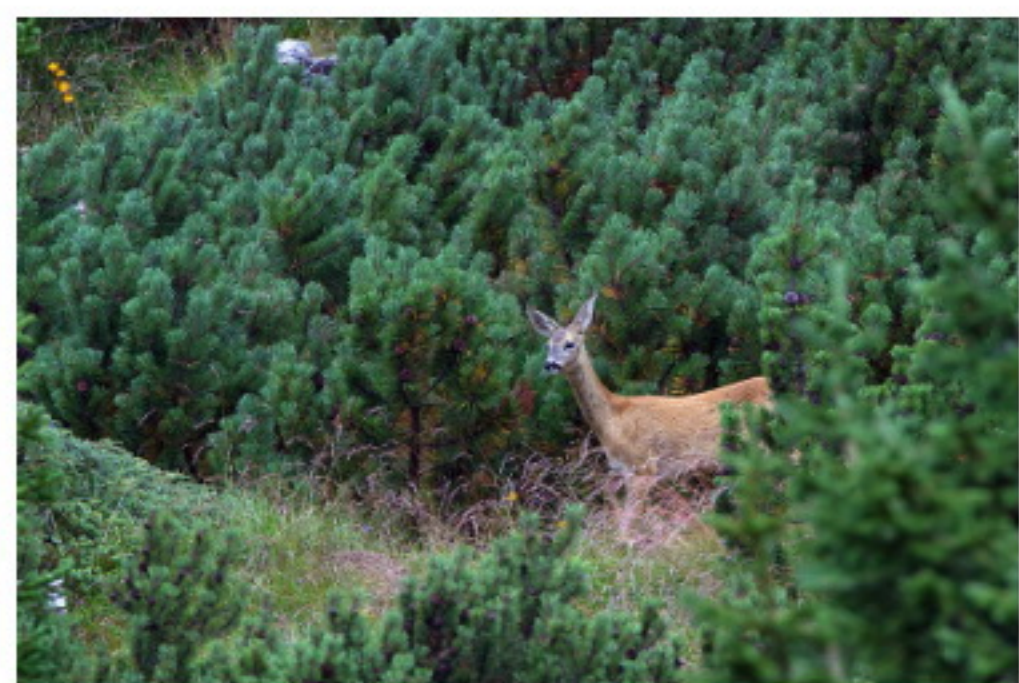

ALESSANDRO TERZI
NATURE PHOTOGRAPHY

MAMMALS PHOTO ARCHIVE
LAST UPDATE: 12ND JANUARY 2017

WWW.ALESSANDROTERZI.COM

ALESSANDRO.TERZI@GMAIL.COM

+39 366 7874168