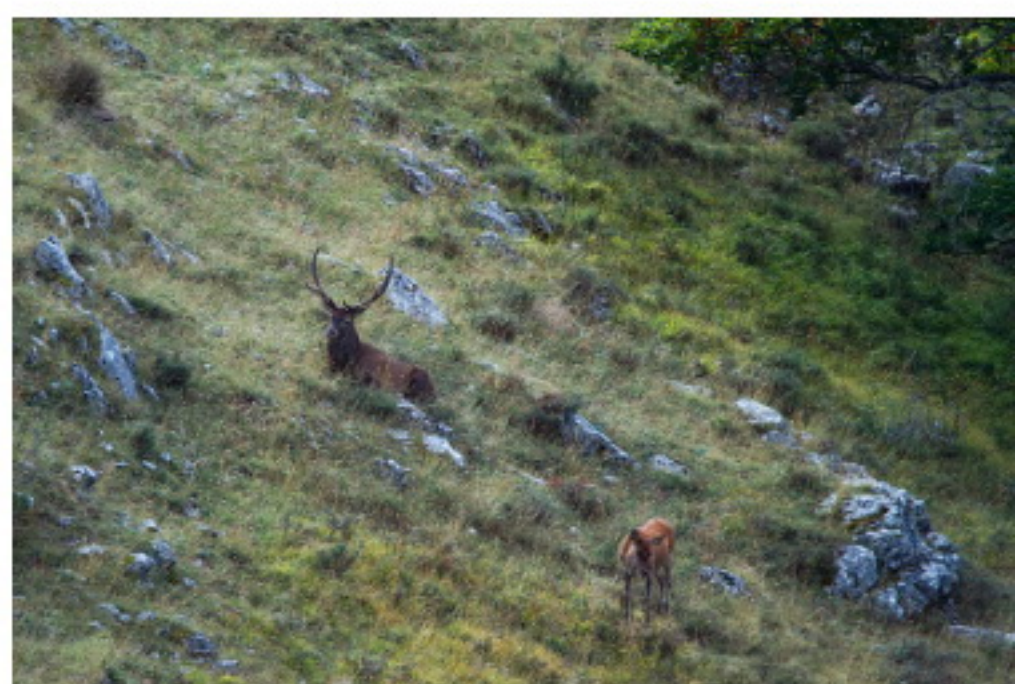

ALESSANDRO TERZI
NATURE PHOTOGRAPHY

MAMMALS PHOTO ARCHIVE
LAST UPDATE: 12ND JANUARY 2017

WWW.ALESSANDROTERZI.COM

ALESSANDRO.TERZI@GMAIL.COM

+39 366 7874168