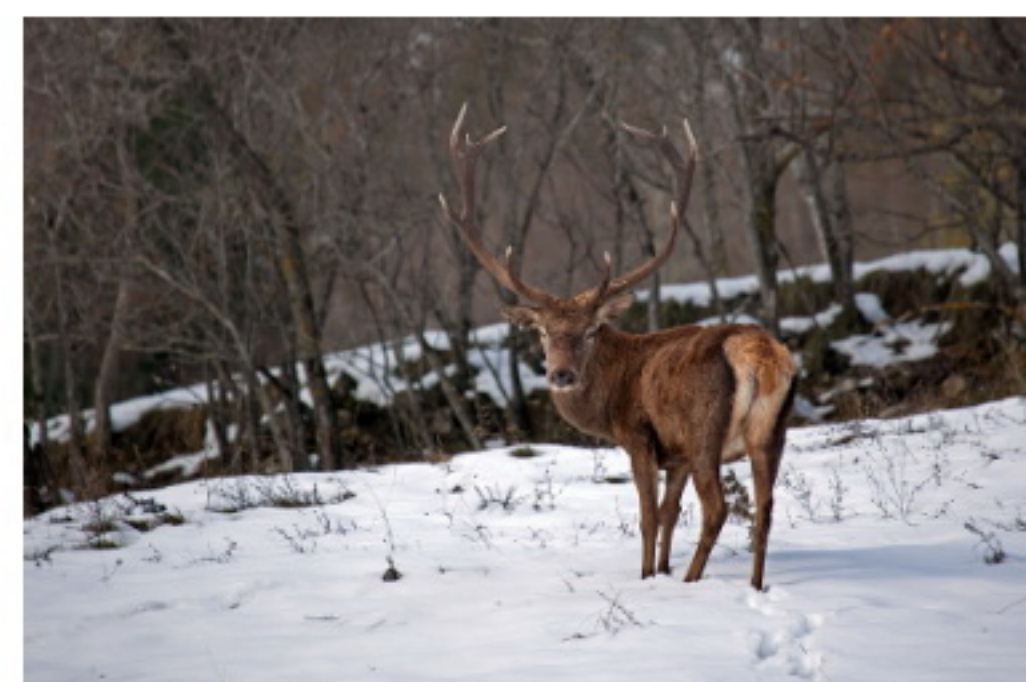

ALESSANDRO TERZI
NATURE PHOTOGRAPHY

MAMMALS PHOTO ARCHIVE
LAST UPDATE: 12ND JANUARY 2017

WWW.ALESSANDROTERZI.COM

ALESSANDRO.TERZI@GMAIL.COM

+39 366 7874168