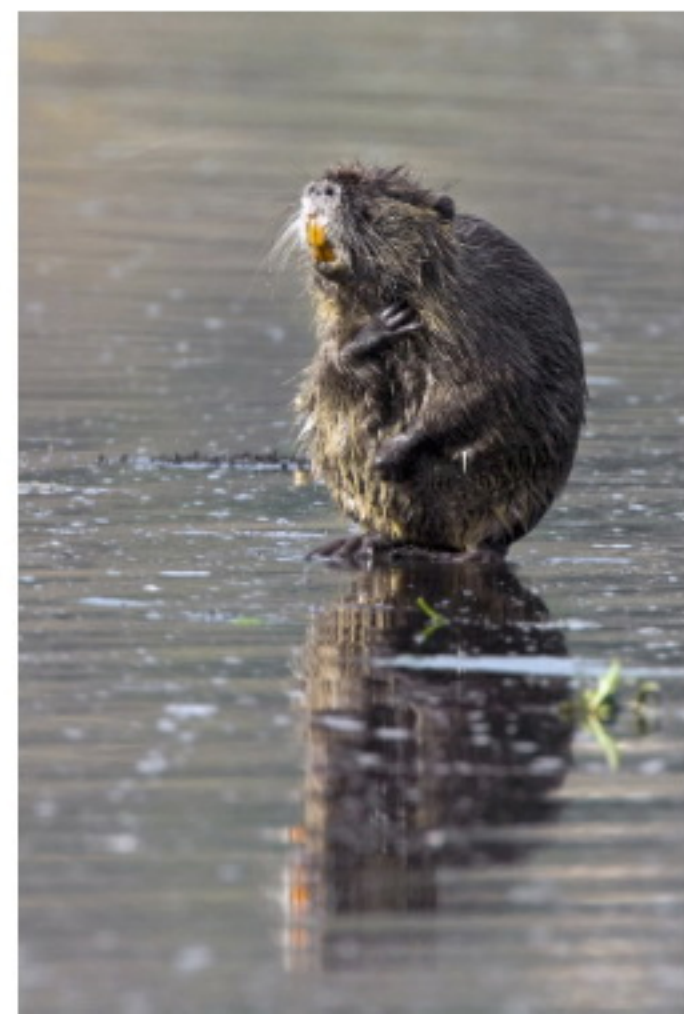

ALESSANDRO TERZI
NATURE PHOTOGRAPHY

MAMMALS PHOTO ARCHIVE
LAST UPDATE: 12ND JANUARY 2017

WWW.ALESSANDROTERZI.COM

ALESSANDRO.TERZI@GMAIL.COM

+39 366 7874168