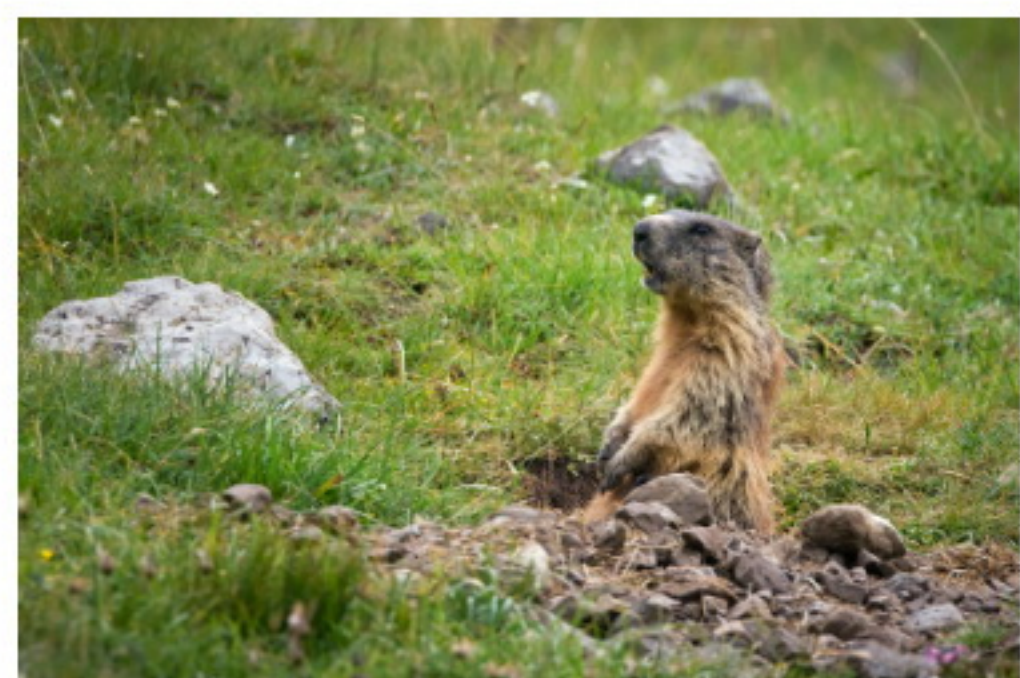

ALESSANDRO TERZI
NATURE PHOTOGRAPHY

MAMMALS PHOTO ARCHIVE
LAST UPDATE: 12ND JANUARY 2017

WWW.ALESSANDROTERZI.COM

ALESSANDRO.TERZI@GMAIL.COM

+39 366 7874168