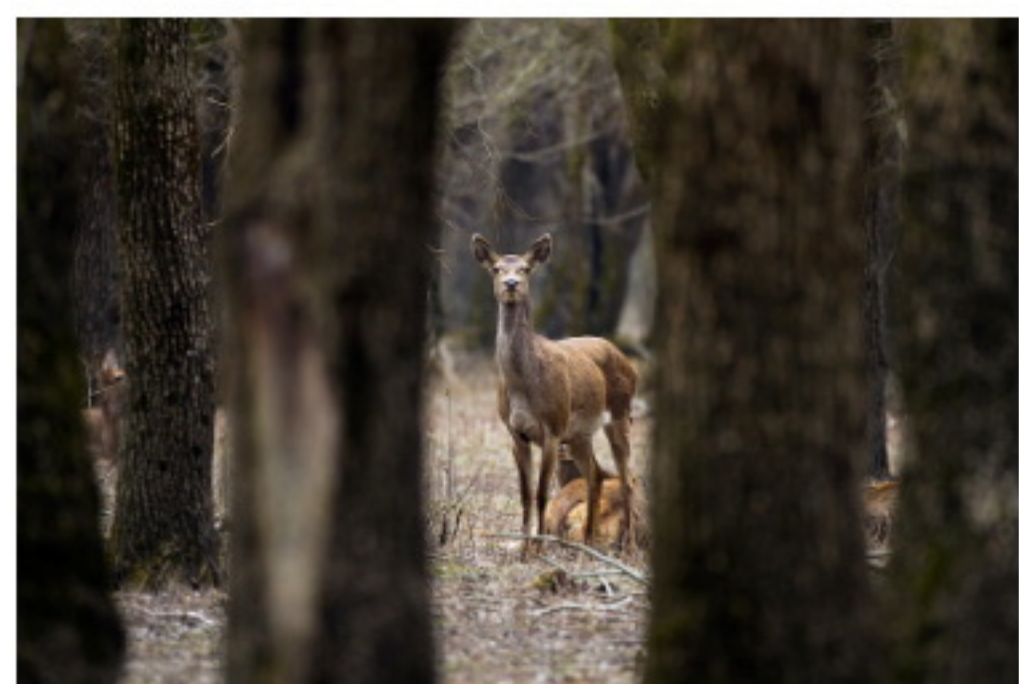

ALESSANDRO TERZI
NATURE PHOTOGRAPHY

MAMMALS PHOTO ARCHIVE
LAST UPDATE: 12ND JANUARY 2017

WWW.ALESSANDROTERZI.COM

ALESSANDRO.TERZI@GMAIL.COM

+39 366 7874168