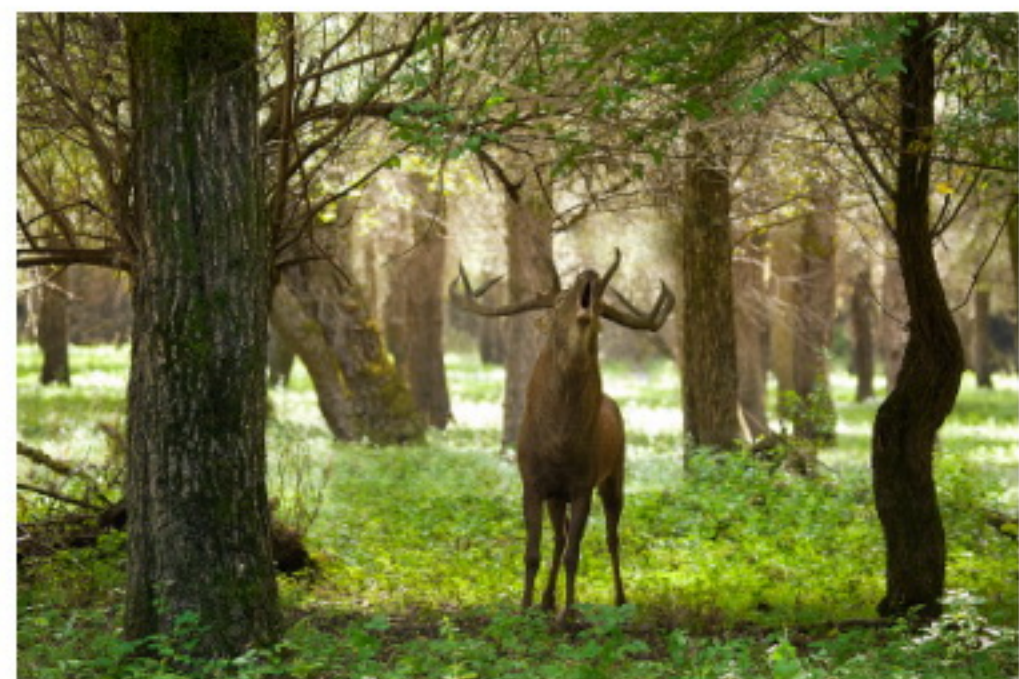

ALESSANDRO TERZI
NATURE PHOTOGRAPHY

MAMMALS PHOTO ARCHIVE
LAST UPDATE: 12ND JANUARY 2017

WWW.ALESSANDROTERZI.COM

ALESSANDRO.TERZI@GMAIL.COM

+39 366 7874168