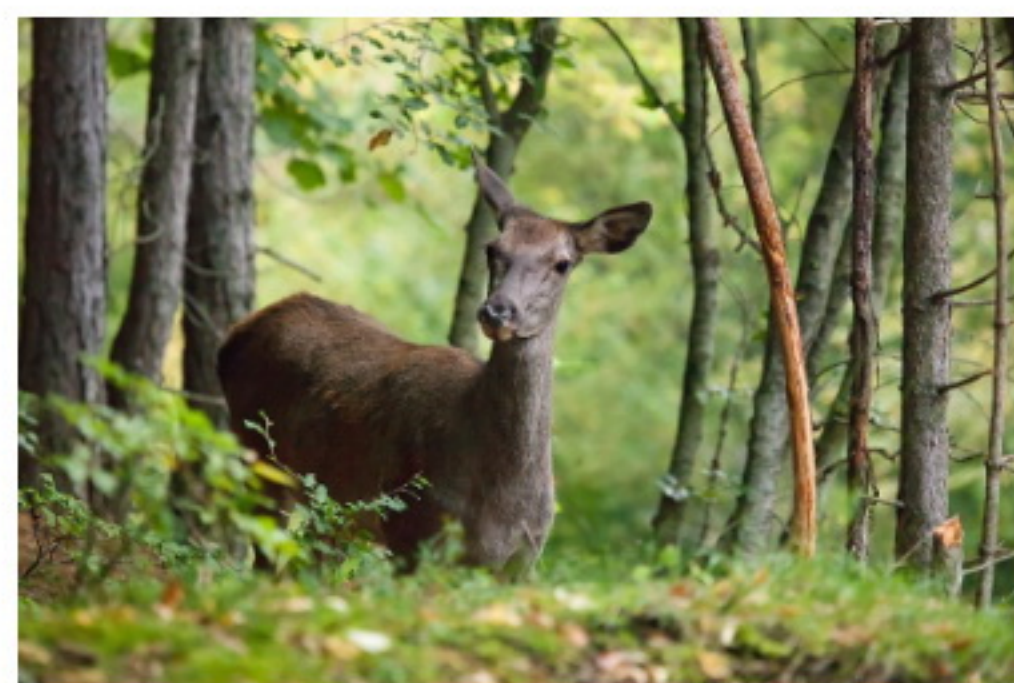

ALESSANDRO TERZI
NATURE PHOTOGRAPHY

MAMMALS PHOTO ARCHIVE
LAST UPDATE: 12ND JANUARY 2017

WWW.ALESSANDROTERZI.COM

ALESSANDRO.TERZI@GMAIL.COM

+39 366 7874168