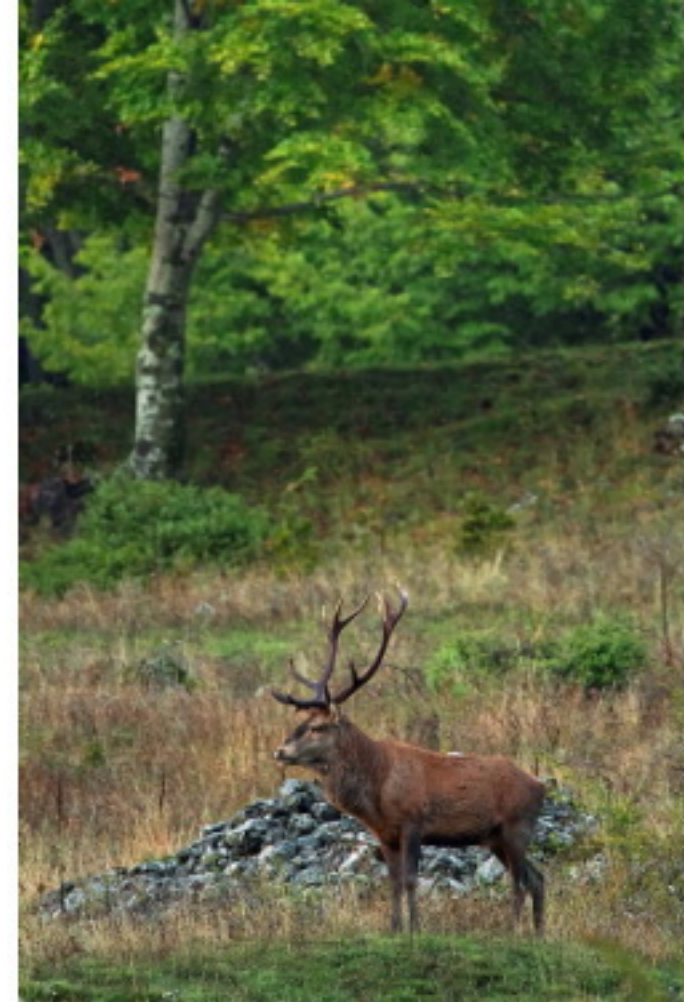

ALESSANDRO TERZI
NATURE PHOTOGRAPHY

MAMMALS PHOTO ARCHIVE
LAST UPDATE: 12ND JANUARY 2017

WWW.ALESSANDROTERZI.COM

ALESSANDRO.TERZI@GMAIL.COM

+39 366 7874168