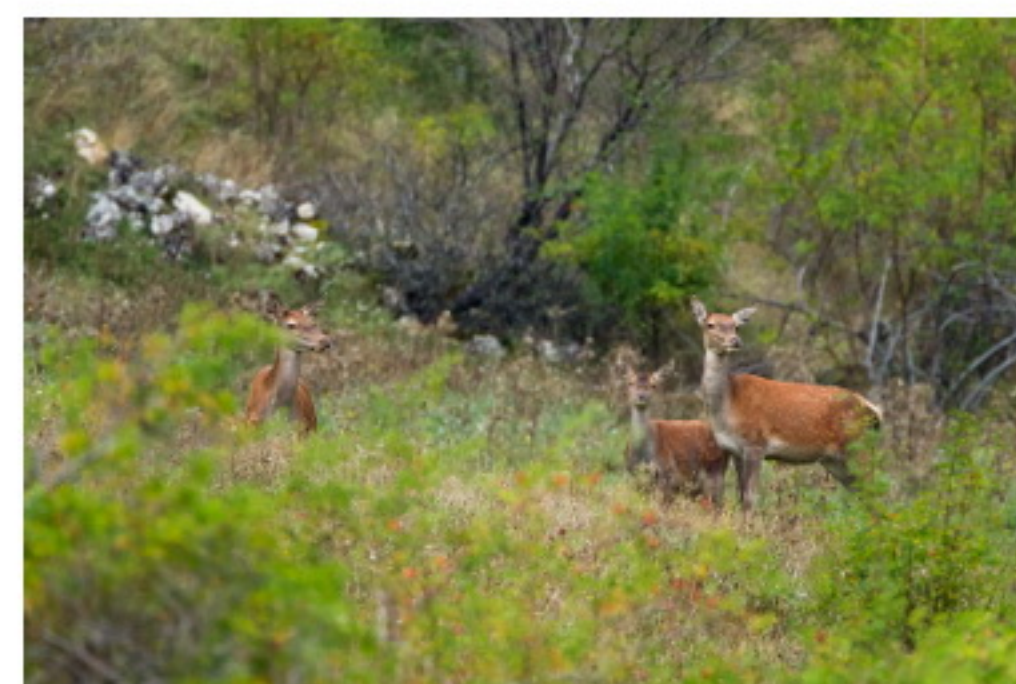

ALESSANDRO TERZI
NATURE PHOTOGRAPHY

MAMMALS PHOTO ARCHIVE
LAST UPDATE: 12ND JANUARY 2017

WWW.ALESSANDROTERZI.COM

ALESSANDRO.TERZI@GMAIL.COM

+39 366 7874168