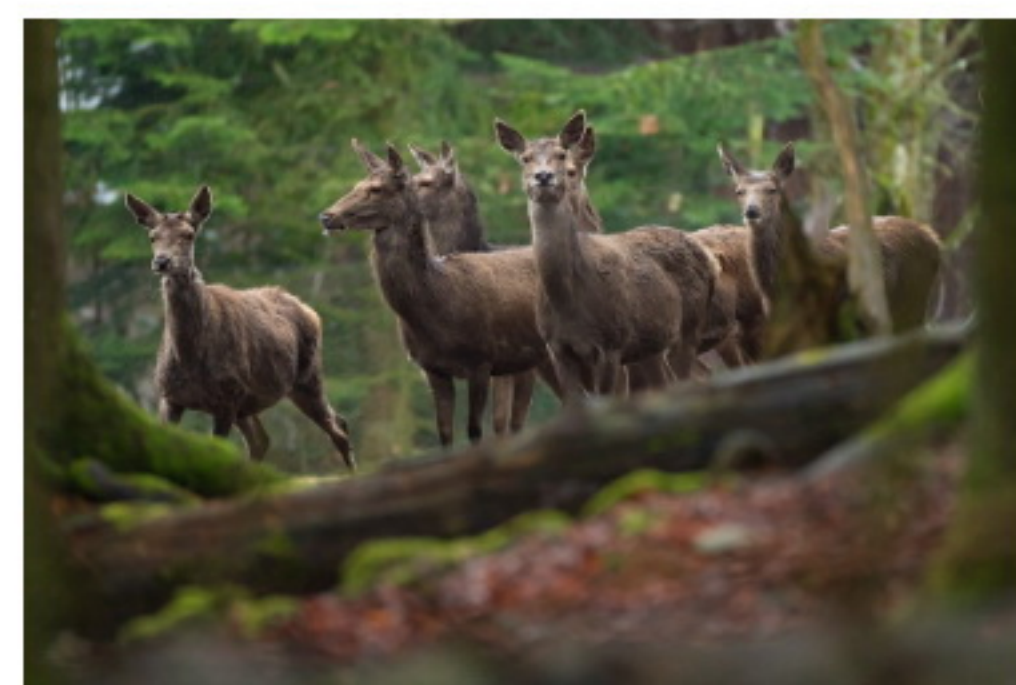

ALESSANDRO TERZI
NATURE PHOTOGRAPHY

MAMMALS PHOTO ARCHIVE
LAST UPDATE: 12ND JANUARY 2017

WWW.ALESSANDROTERZI.COM

ALESSANDRO.TERZI@GMAIL.COM

+39 366 7874168