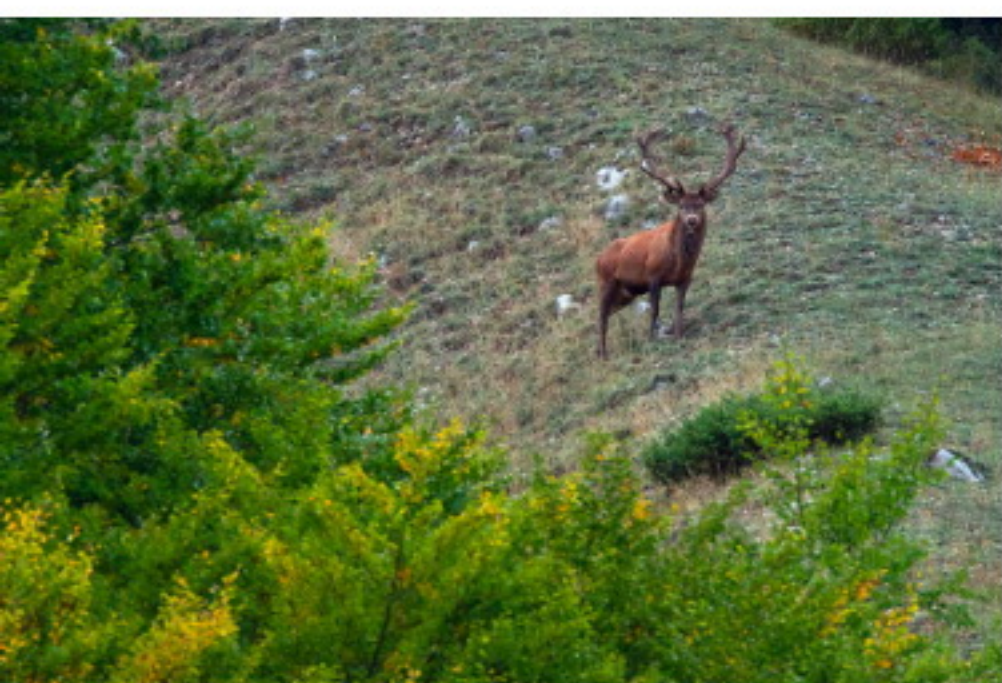

ALESSANDRO TERZI
NATURE PHOTOGRAPHY

MAMMALS PHOTO ARCHIVE
LAST UPDATE: 12ND JANUARY 2017

WWW.ALESSANDROTERZI.COM

ALESSANDRO.TERZI@GMAIL.COM

+39 366 7874168