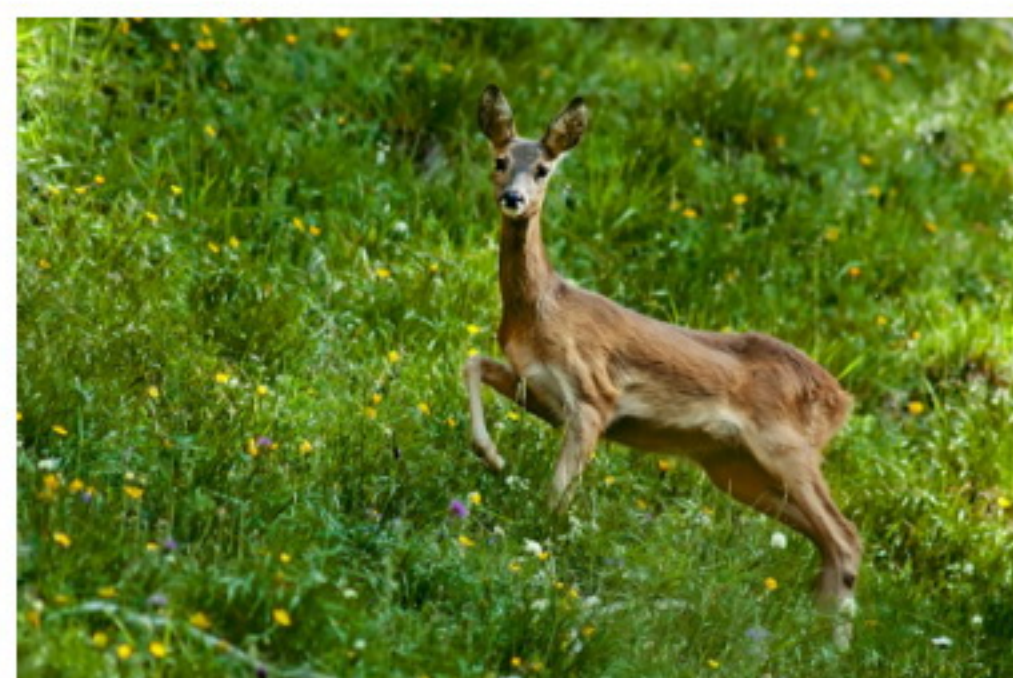

ALESSANDRO TERZI
NATURE PHOTOGRAPHY

MAMMALS PHOTO ARCHIVE
LAST UPDATE: 12ND JANUARY 2017

WWW.ALESSANDROTERZI.COM

ALESSANDRO.TERZI@GMAIL.COM

+39 366 7874168