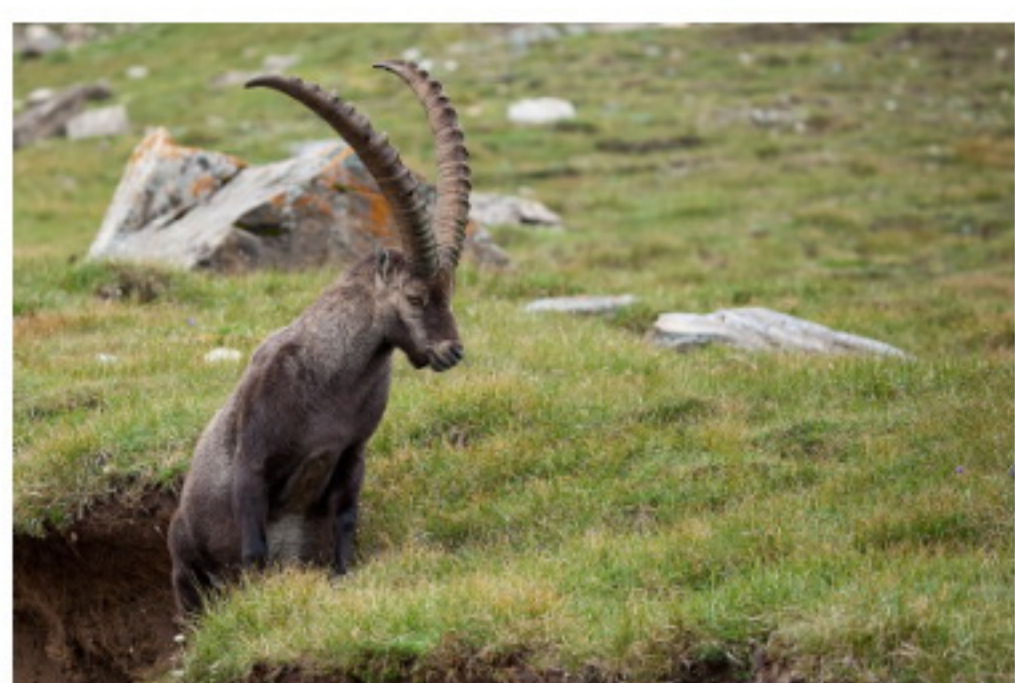

ALESSANDRO TERZI
NATURE PHOTOGRAPHY

MAMMALS PHOTO ARCHIVE
LAST UPDATE: 12ND JANUARY 2017

WWW.ALESSANDROTERZI.COM

ALESSANDRO.TERZI@GMAIL.COM

+39 366 7874168