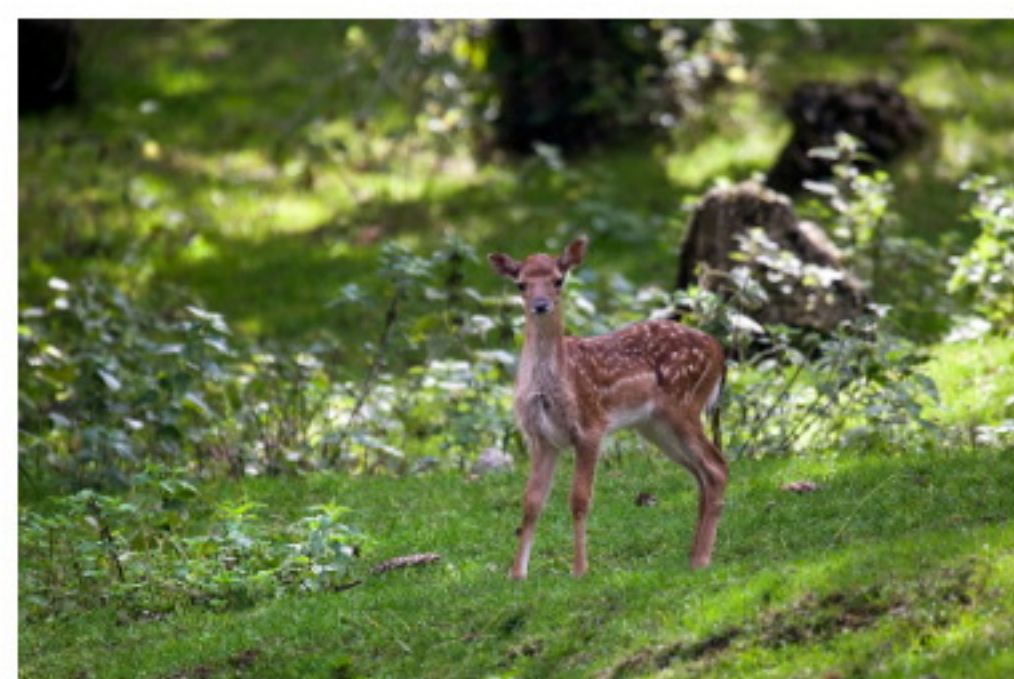

ALESSANDRO TERZI
NATURE PHOTOGRAPHY

MAMMALS PHOTO ARCHIVE
LAST UPDATE: 12ND JANUARY 2017

WWW.ALESSANDROTERZI.COM

ALESSANDRO.TERZI@GMAIL.COM

+39 366 7874168