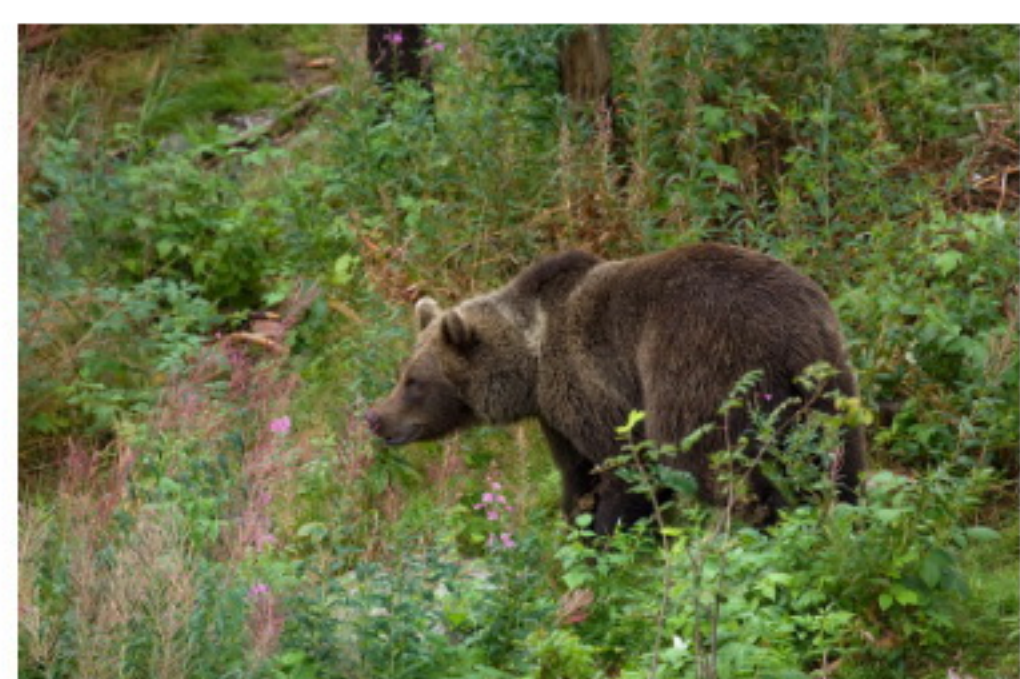

ALESSANDRO TERZI
NATURE PHOTOGRAPHY

MAMMALS PHOTO ARCHIVE
LAST UPDATE: 12ND JANUARY 2017

WWW.ALESSANDROTERZI.COM

ALESSANDRO.TERZI@GMAIL.COM

+39 366 7874168