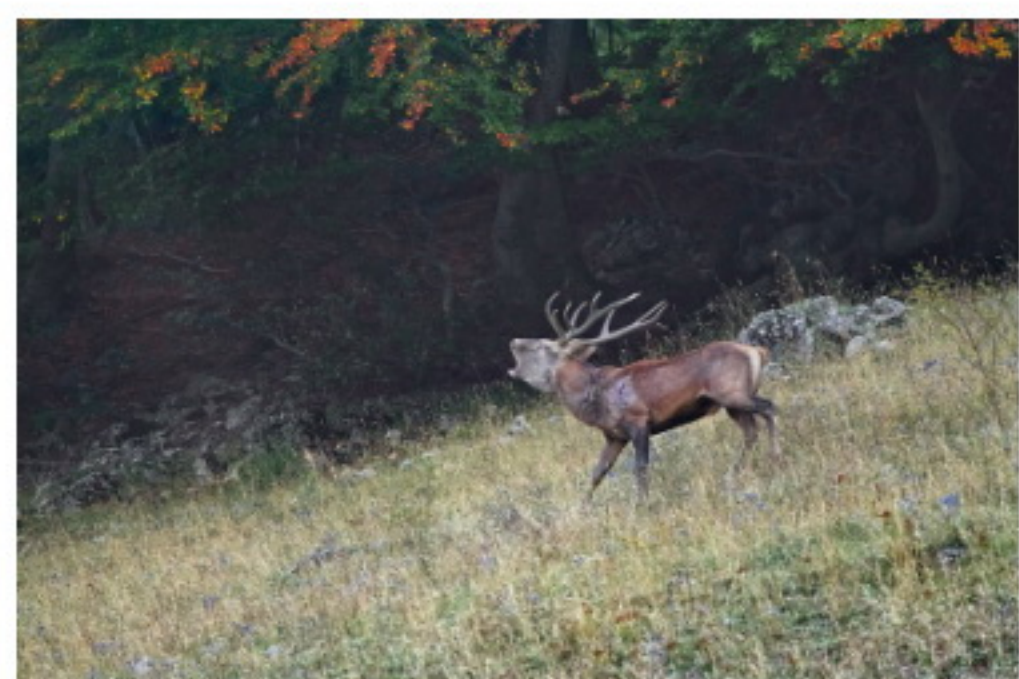

ALESSANDRO TERZI
NATURE PHOTOGRAPHY

MAMMALS PHOTO ARCHIVE
LAST UPDATE: 12ND JANUARY 2017

WWW.ALESSANDROTERZI.COM

ALESSANDRO.TERZI@GMAIL.COM

+39 366 7874168