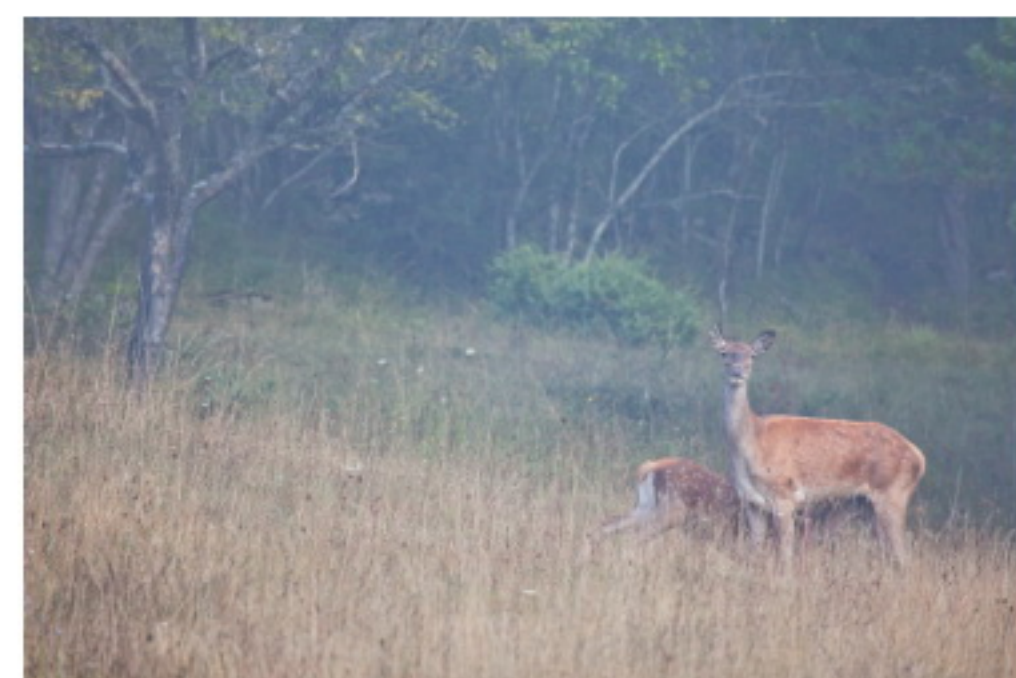

ALESSANDRO TERZI
NATURE PHOTOGRAPHY

MAMMALS PHOTO ARCHIVE
LAST UPDATE: 12ND JANUARY 2017

WWW.ALESSANDROTERZI.COM

ALESSANDRO.TERZI@GMAIL.COM

+39 366 7874168