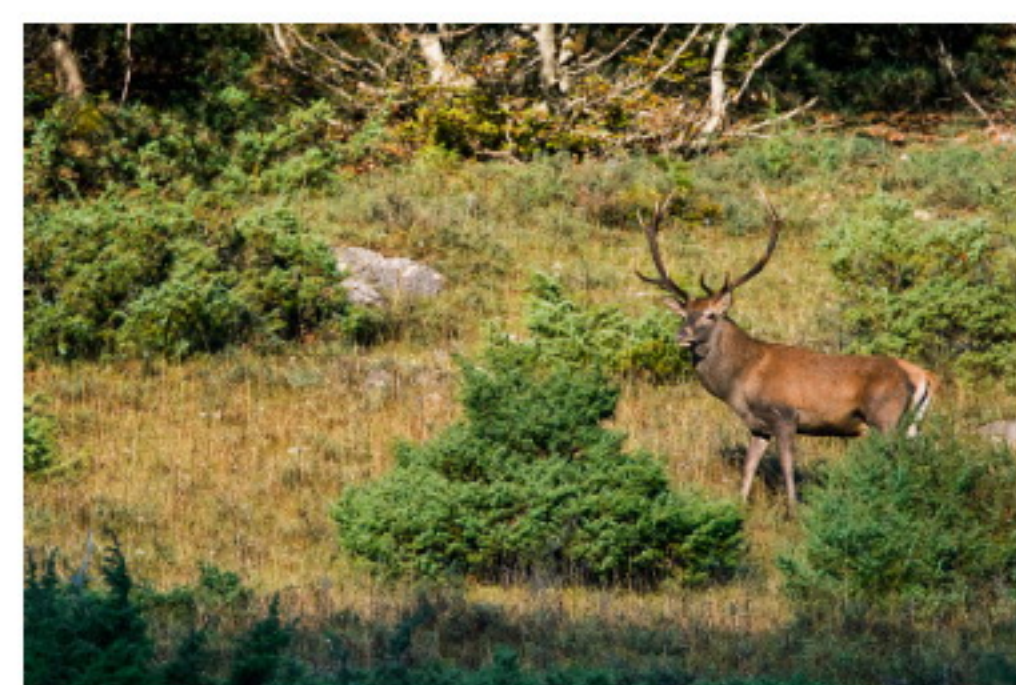

ALESSANDRO TERZI
NATURE PHOTOGRAPHY

MAMMALS PHOTO ARCHIVE
LAST UPDATE: 12ND JANUARY 2017

WWW.ALESSANDROTERZI.COM

ALESSANDRO.TERZI@GMAIL.COM

+39 366 7874168