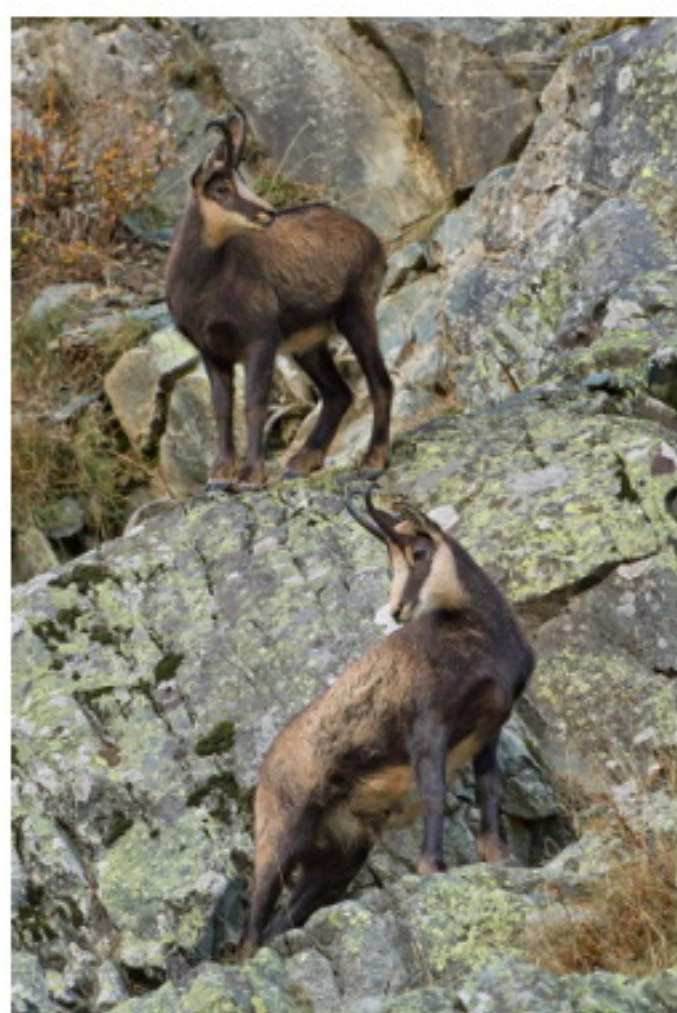

ALESSANDRO TERZI
NATURE PHOTOGRAPHY

MAMMALS PHOTO ARCHIVE
LAST UPDATE: 12ND JANUARY 2017

WWW.ALESSANDROTERZI.COM

ALESSANDRO.TERZI@GMAIL.COM

+39 366 7874168