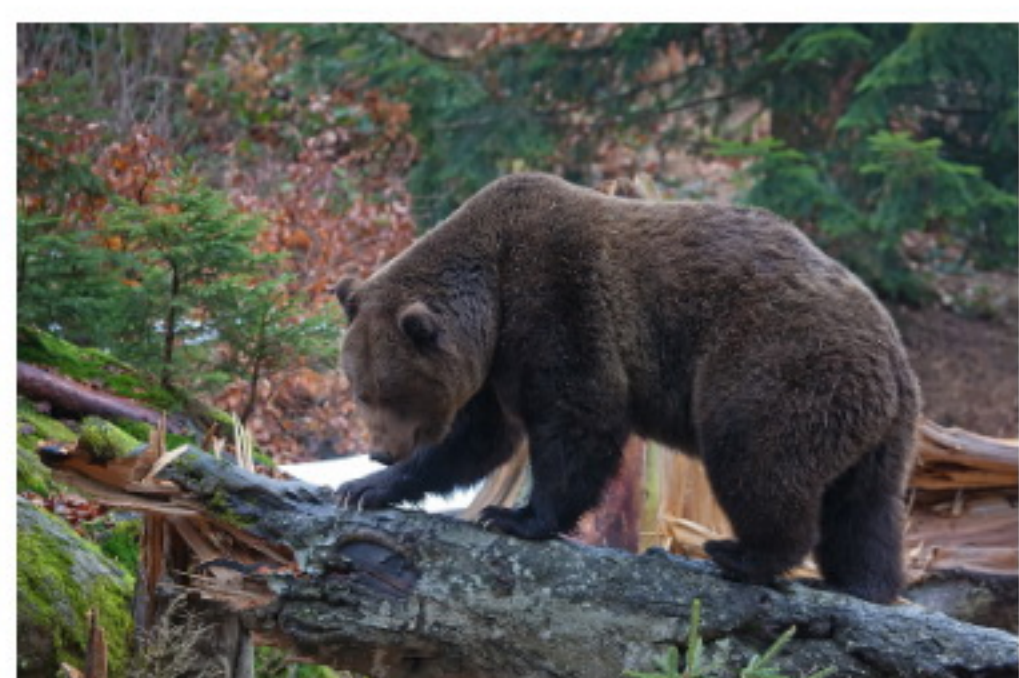

ALESSANDRO TERZI
NATURE PHOTOGRAPHY

MAMMALS PHOTO ARCHIVE
LAST UPDATE: 12ND JANUARY 2017

WWW.ALESSANDROTERZI.COM

ALESSANDRO.TERZI@GMAIL.COM

+39 366 7874168