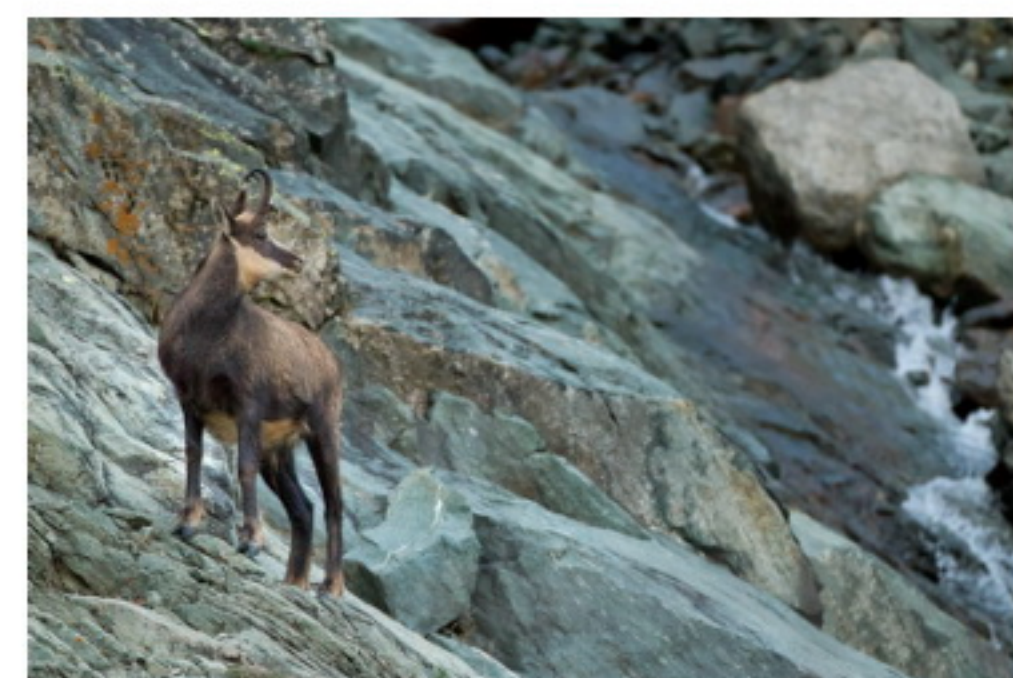

ALESSANDRO TERZI
NATURE PHOTOGRAPHY

MAMMALS PHOTO ARCHIVE
LAST UPDATE: 12ND JANUARY 2017

WWW.ALESSANDROTERZI.COM

ALESSANDRO.TERZI@GMAIL.COM

+39 366 7874168