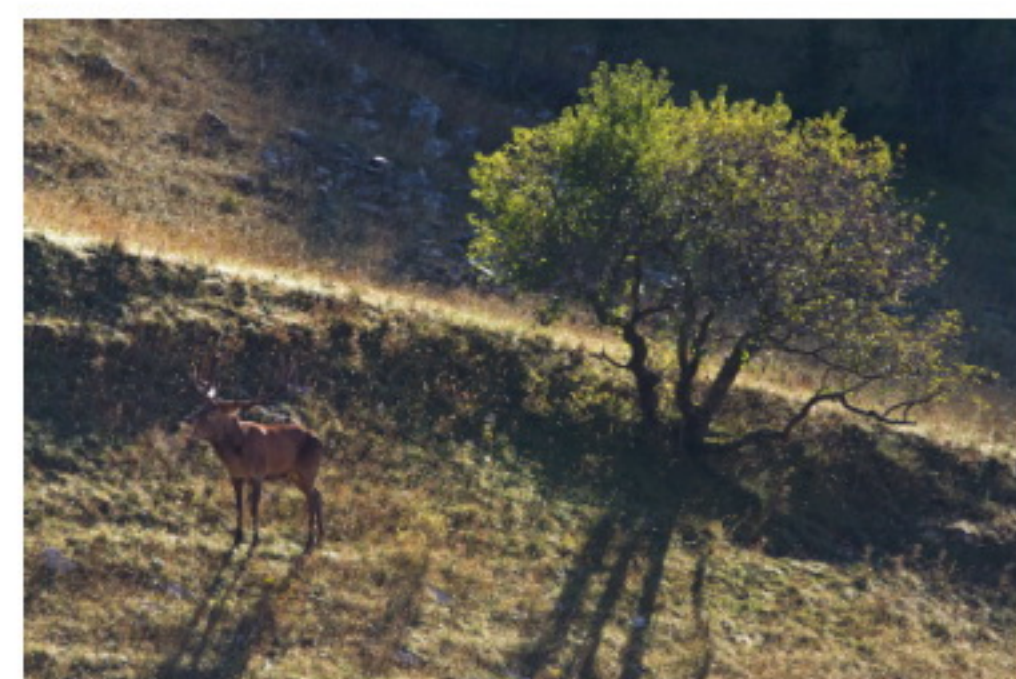

ALESSANDRO TERZI
NATURE PHOTOGRAPHY

MAMMALS PHOTO ARCHIVE
LAST UPDATE: 12ND JANUARY 2017

WWW.ALESSANDROTERZI.COM

ALESSANDRO.TERZI@GMAIL.COM

+39 366 7874168