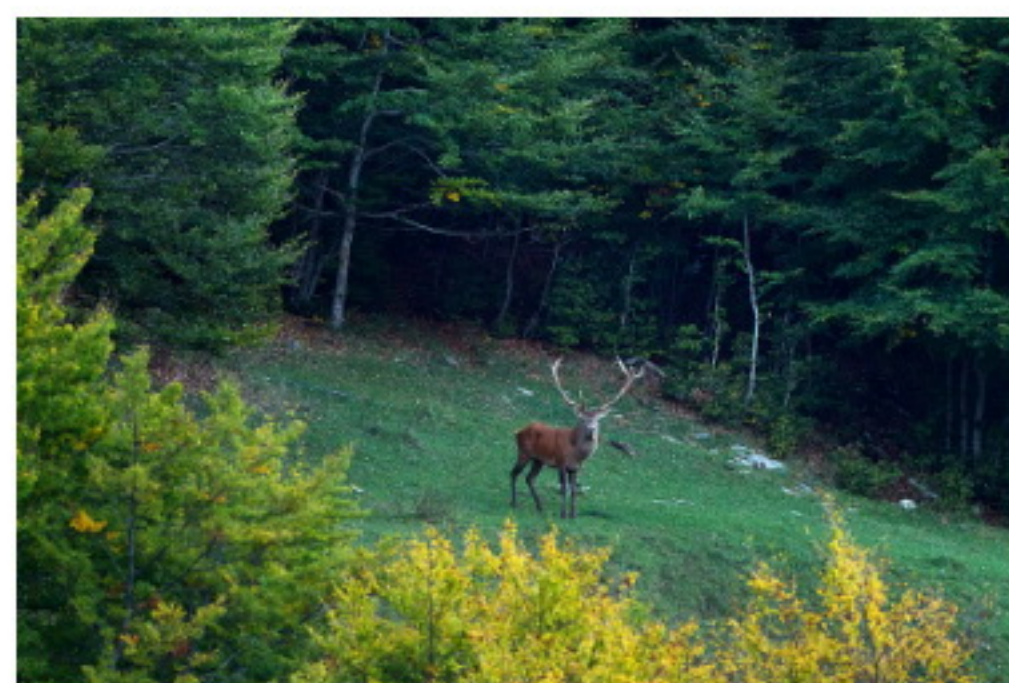

ALESSANDRO TERZI
NATURE PHOTOGRAPHY

MAMMALS PHOTO ARCHIVE
LAST UPDATE: 12ND JANUARY 2017

WWW.ALESSANDROTERZI.COM

ALESSANDRO.TERZI@GMAIL.COM

+39 366 7874168