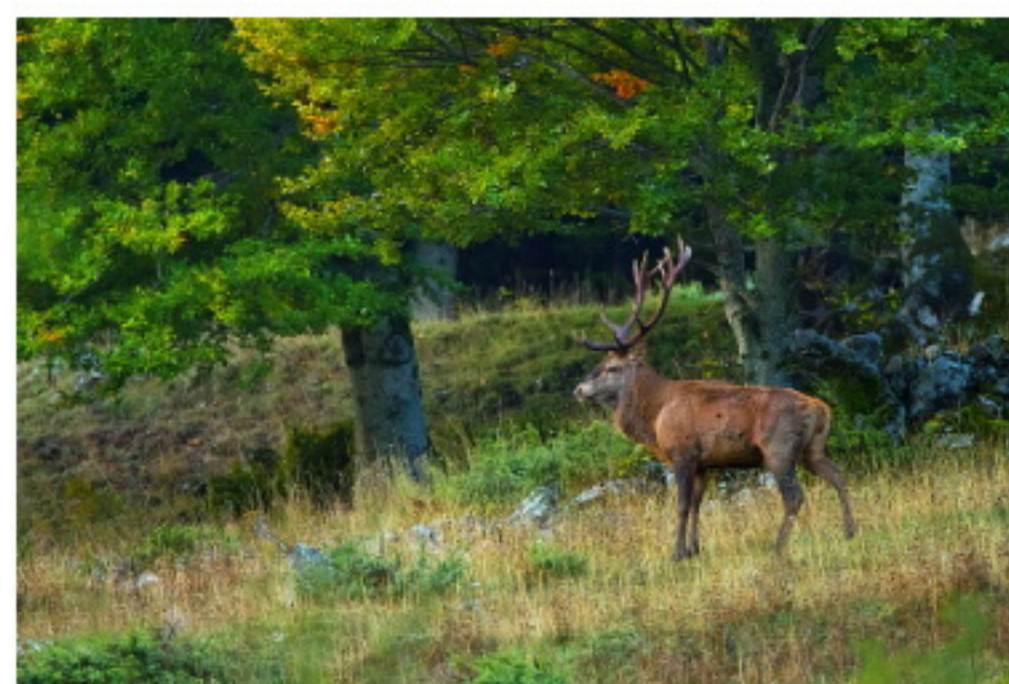

ALESSANDRO TERZI
NATURE PHOTOGRAPHY

MAMMALS PHOTO ARCHIVE
LAST UPDATE: 12ND JANUARY 2017

WWW.ALESSANDROTERZI.COM

ALESSANDRO.TERZI@GMAIL.COM

+39 366 7874168