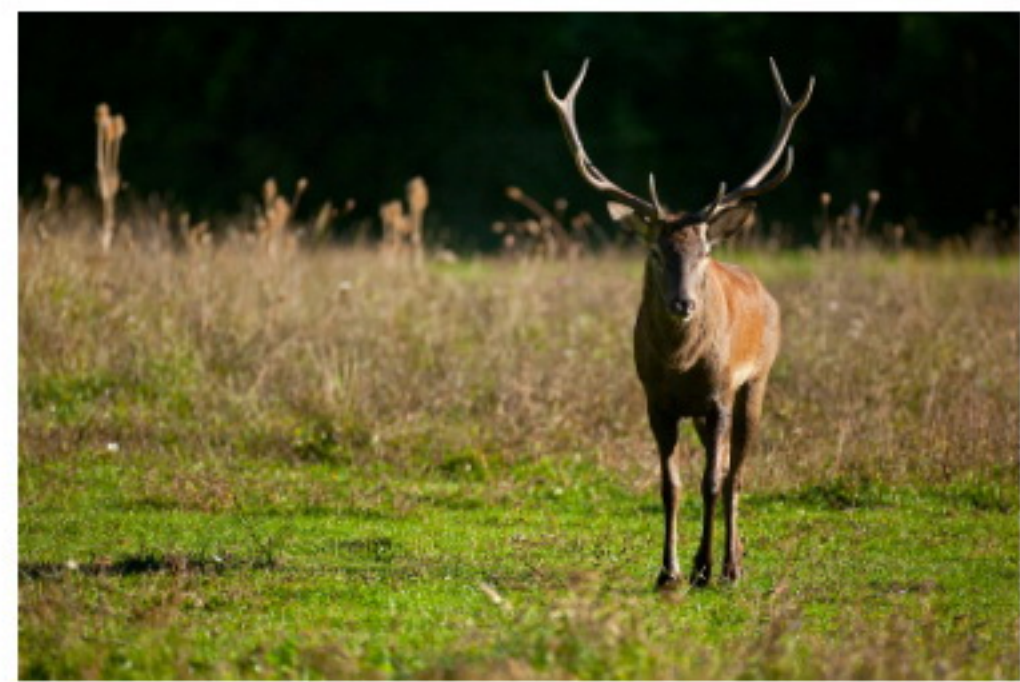

ALESSANDRO TERZI
NATURE PHOTOGRAPHY

MAMMALS PHOTO ARCHIVE
LAST UPDATE: 12ND JANUARY 2017

WWW.ALESSANDROTERZI.COM

ALESSANDRO.TERZI@GMAIL.COM

+39 366 7874168