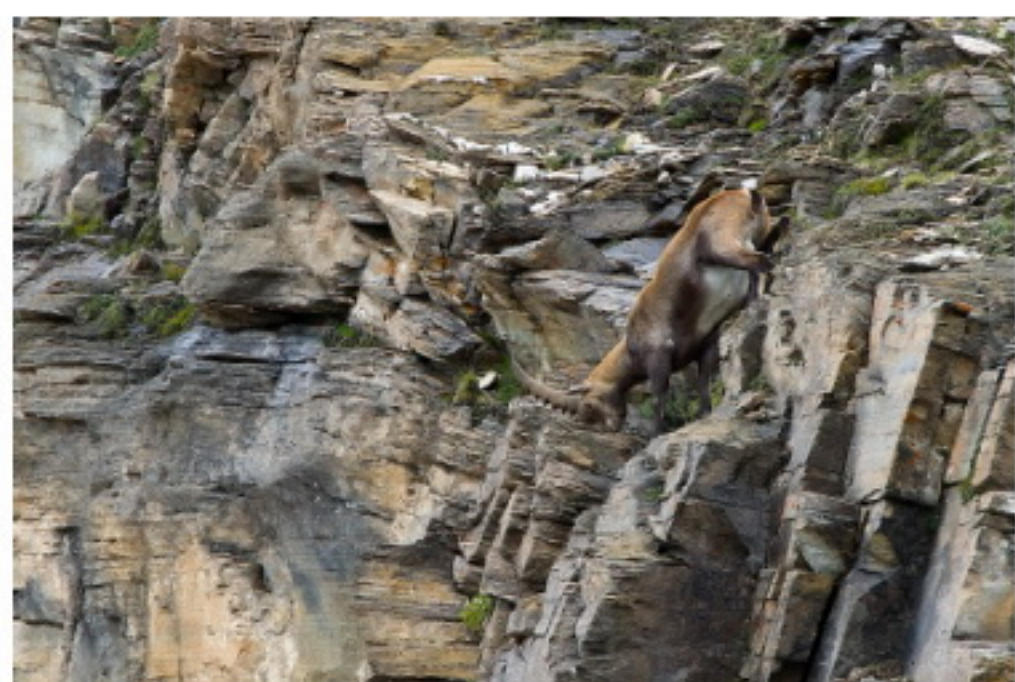

ALESSANDRO TERZI
NATURE PHOTOGRAPHY

MAMMALS PHOTO ARCHIVE
LAST UPDATE: 12ND JANUARY 2017

WWW.ALESSANDROTERZI.COM

ALESSANDRO.TERZI@GMAIL.COM

+39 366 7874168