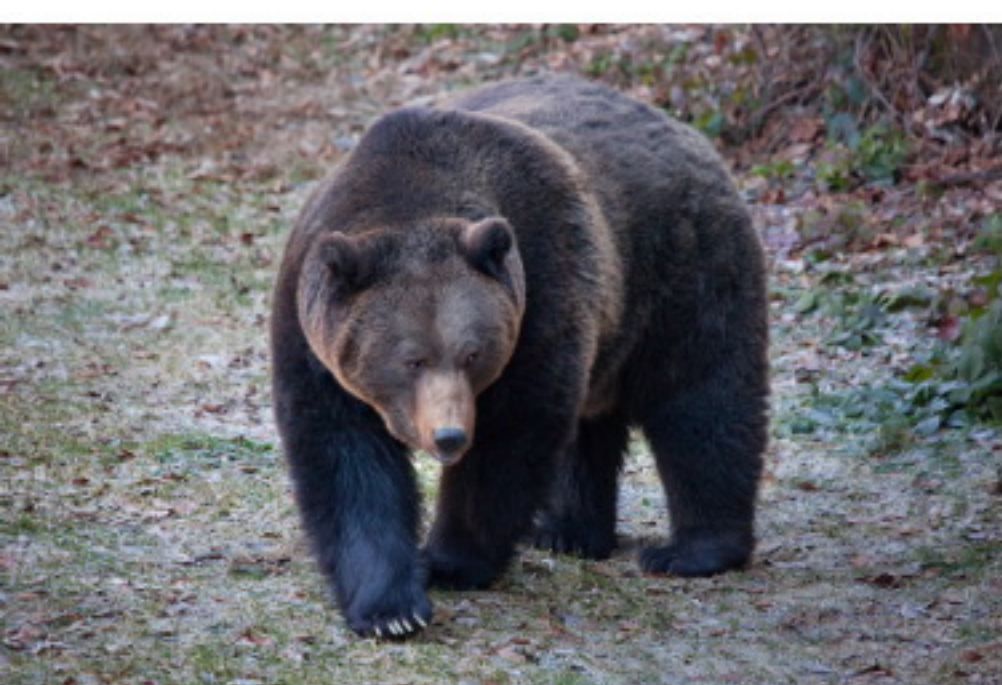

ALESSANDRO TERZI
NATURE PHOTOGRAPHY

MAMMALS PHOTO ARCHIVE
LAST UPDATE: 12ND JANUARY 2017

WWW.ALESSANDROTERZI.COM

ALESSANDRO.TERZI@GMAIL.COM

+39 366 7874168