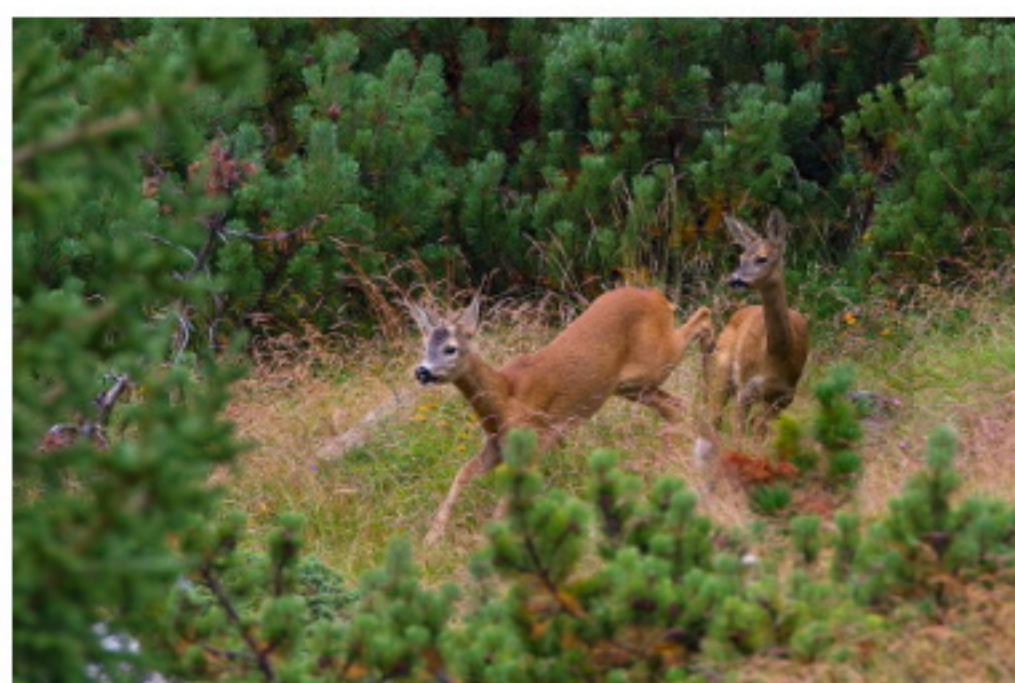

ALESSANDRO TERZI
NATURE PHOTOGRAPHY

MAMMALS PHOTO ARCHIVE
LAST UPDATE: 12ND JANUARY 2017

WWW.ALESSANDROTERZI.COM

ALESSANDRO.TERZI@GMAIL.COM

+39 366 7874168