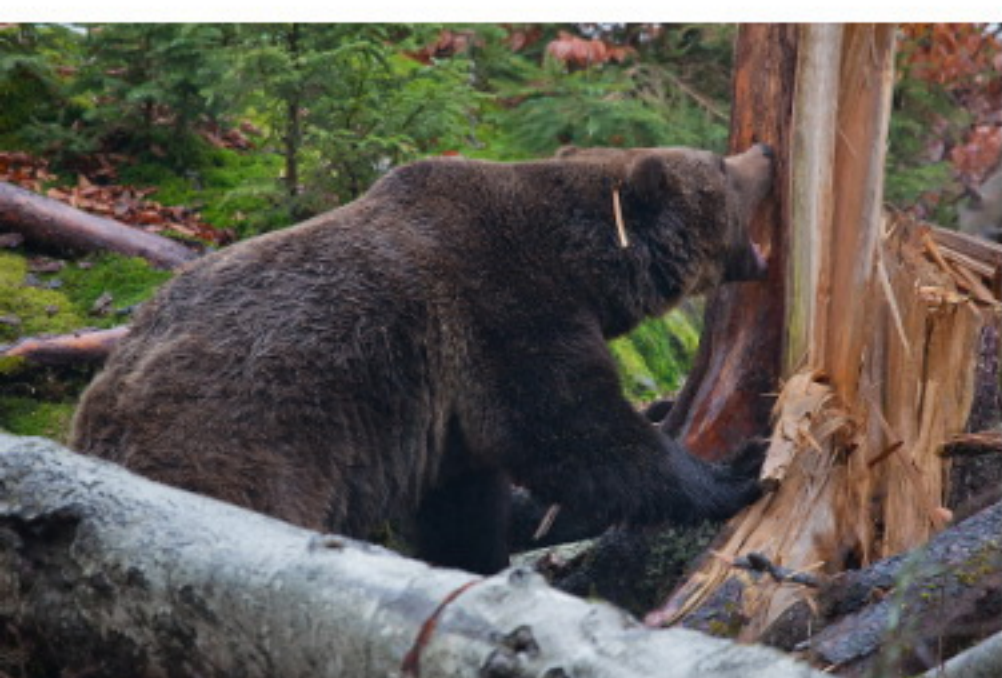

ALESSANDRO TERZI
NATURE PHOTOGRAPHY

MAMMALS PHOTO ARCHIVE
LAST UPDATE: 12ND JANUARY 2017

WWW.ALESSANDROTERZI.COM

ALESSANDRO.TERZI@GMAIL.COM

+39 366 7874168