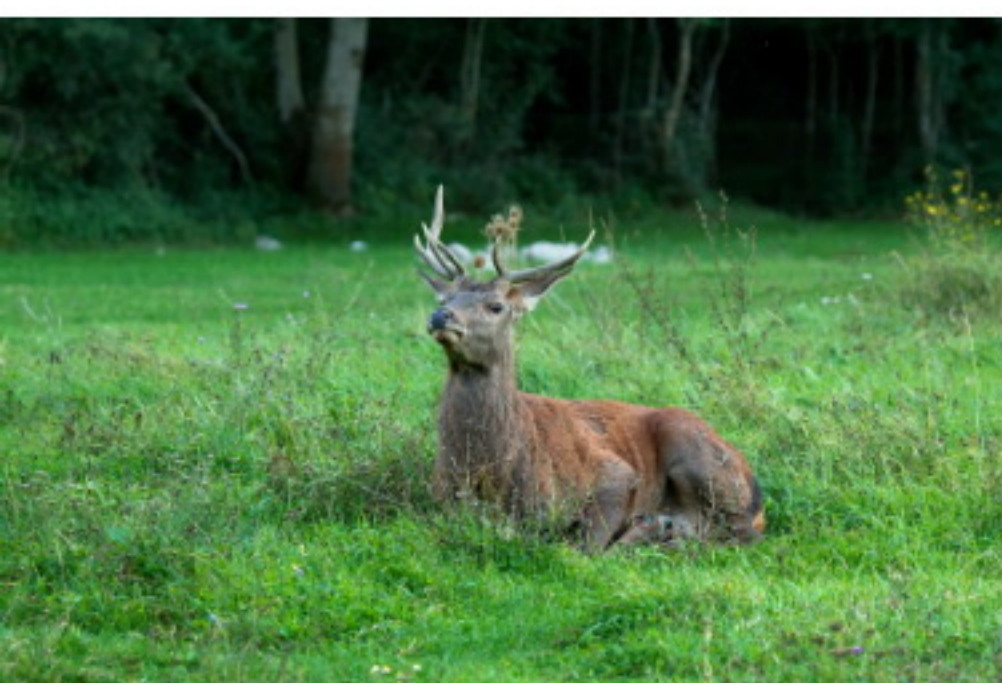

ALESSANDRO TERZI
NATURE PHOTOGRAPHY

MAMMALS PHOTO ARCHIVE
LAST UPDATE: 12ND JANUARY 2017

WWW.ALESSANDROTERZI.COM

ALESSANDRO.TERZI@GMAIL.COM

+39 366 7874168