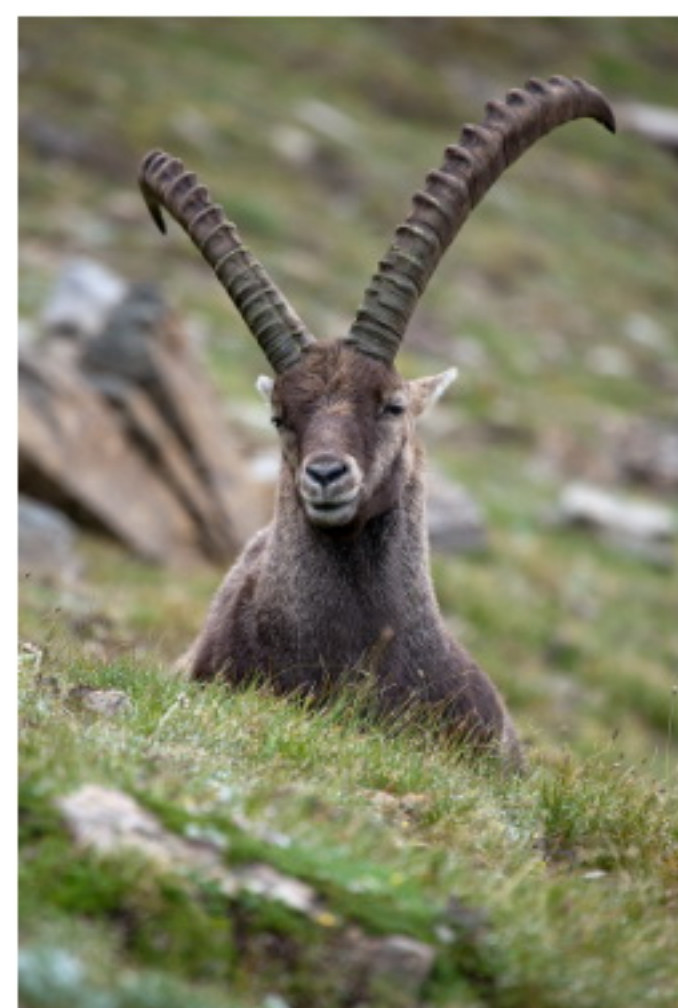

ALESSANDRO TERZI
NATURE PHOTOGRAPHY

MAMMALS PHOTO ARCHIVE
LAST UPDATE: 12ND JANUARY 2017

WWW.ALESSANDROTERZI.COM

ALESSANDRO.TERZI@GMAIL.COM

+39 366 7874168