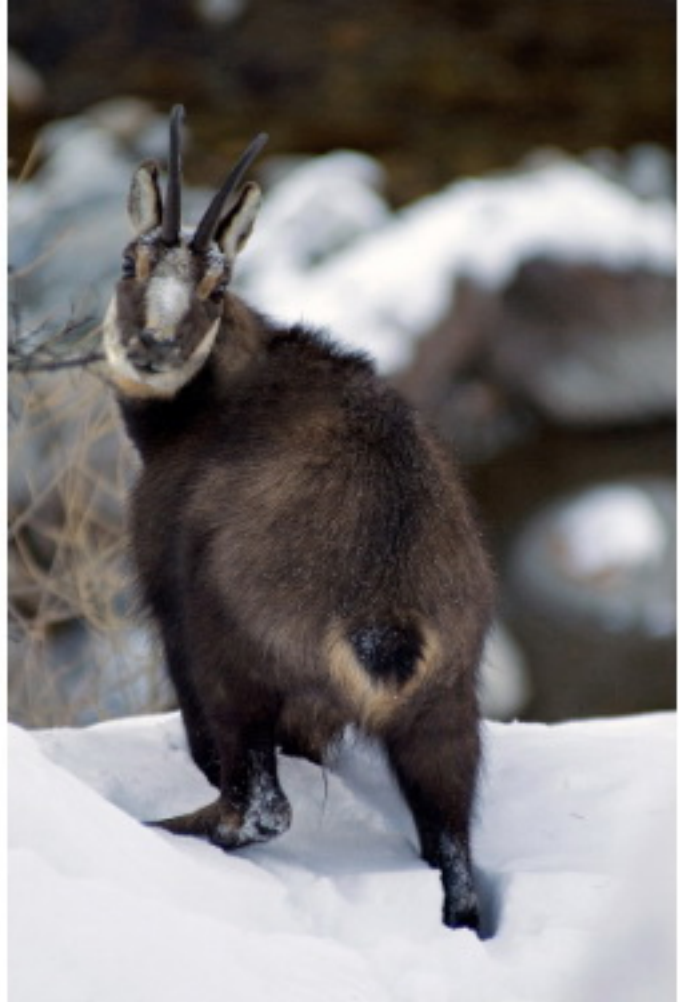

ALESSANDRO TERZI
NATURE PHOTOGRAPHY

MAMMALS PHOTO ARCHIVE
LAST UPDATE: 12ND JANUARY 2017

WWW.ALESSANDROTERZI.COM

ALESSANDRO.TERZI@GMAIL.COM

+39 366 7874168