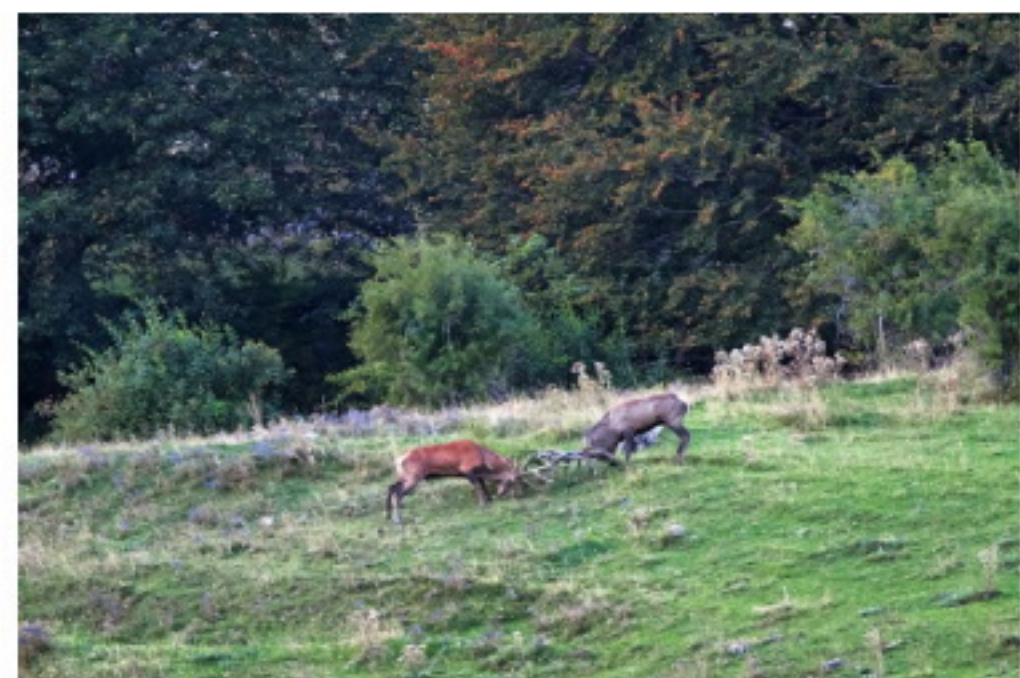

ALESSANDRO TERZI
NATURE PHOTOGRAPHY

MAMMALS PHOTO ARCHIVE
LAST UPDATE: 12ND JANUARY 2017

WWW.ALESSANDROTERZI.COM

ALESSANDRO.TERZI@GMAIL.COM

+39 366 7874168