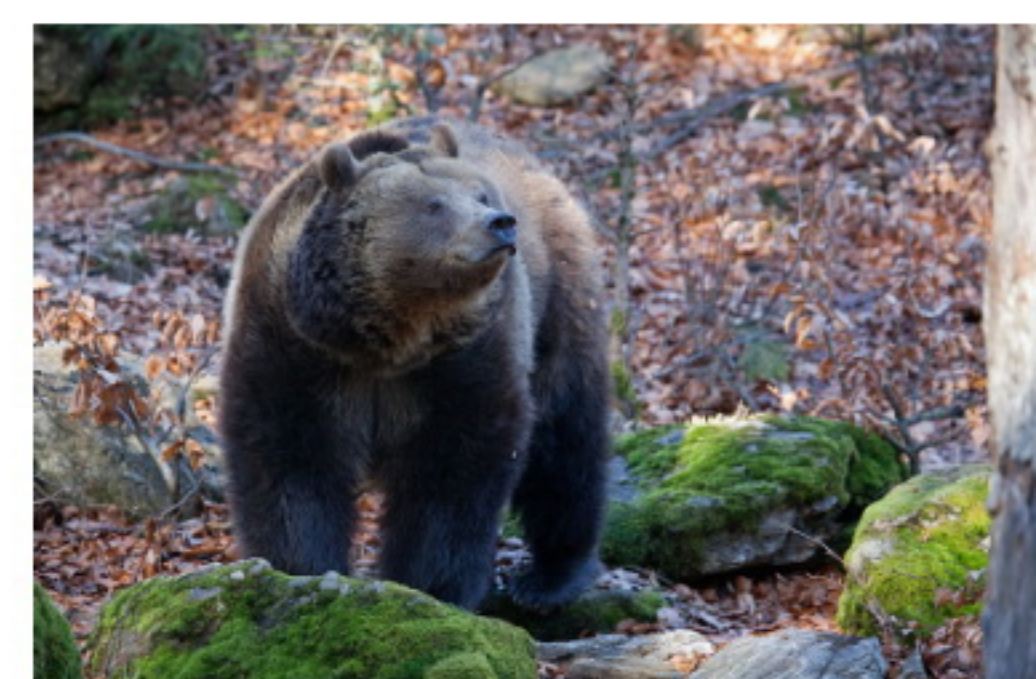

ALESSANDRO TERZI
NATURE PHOTOGRAPHY

MAMMALS PHOTO ARCHIVE
LAST UPDATE: 12ND JANUARY 2017

WWW.ALESSANDROTERZI.COM

ALESSANDRO.TERZI@GMAIL.COM

+39 366 7874168