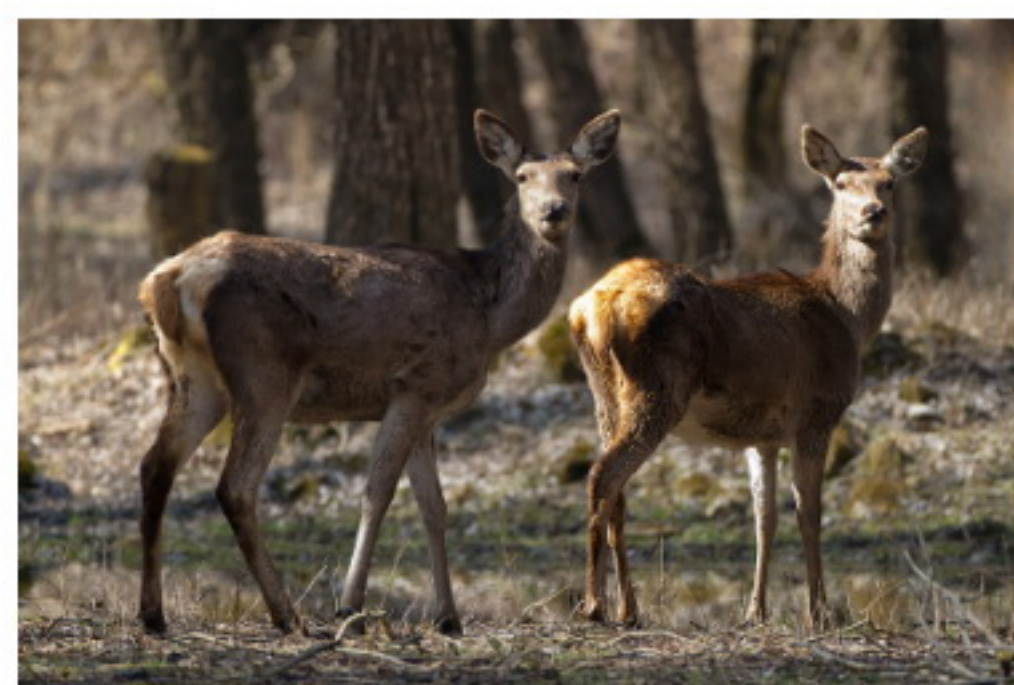

ALESSANDRO TERZI
NATURE PHOTOGRAPHY

MAMMALS PHOTO ARCHIVE
LAST UPDATE: 12ND JANUARY 2017

WWW.ALESSANDROTERZI.COM

ALESSANDRO.TERZI@GMAIL.COM

+39 366 7874168