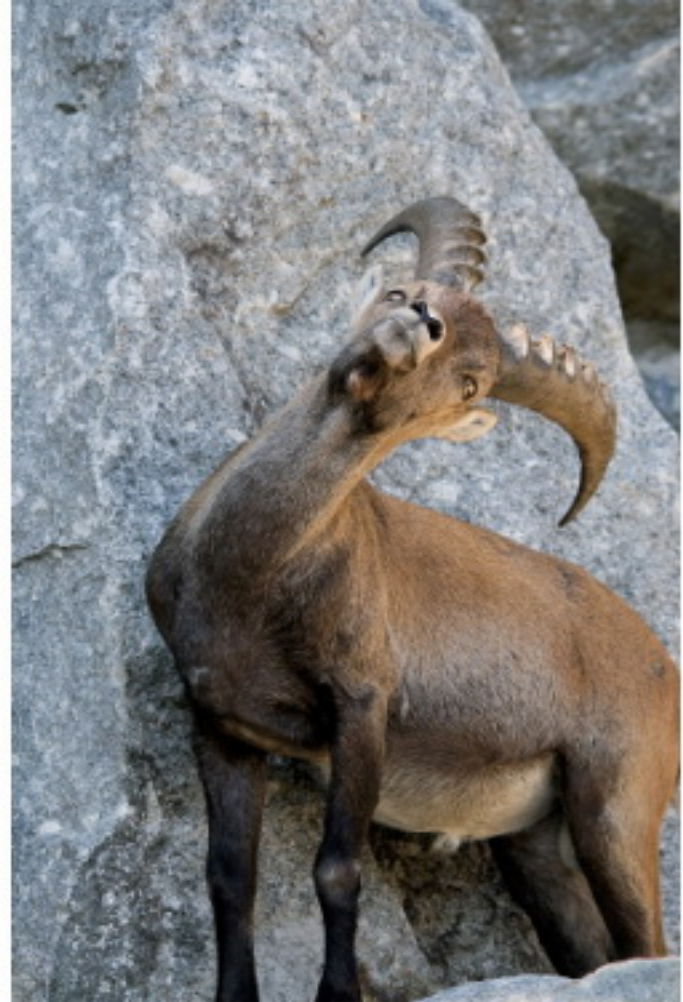

ALESSANDRO TERZI
NATURE PHOTOGRAPHY

MAMMALS PHOTO ARCHIVE
LAST UPDATE: 12ND JANUARY 2017

WWW.ALESSANDROTERZI.COM

ALESSANDRO.TERZI@GMAIL.COM

+39 366 7874168