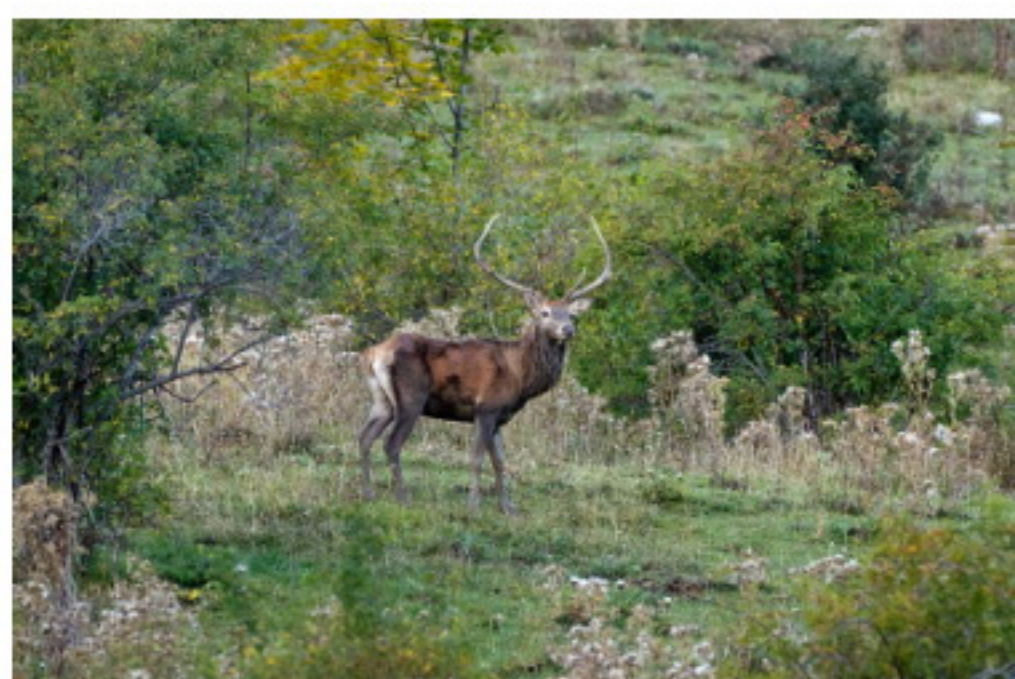

ALESSANDRO TERZI
NATURE PHOTOGRAPHY

MAMMALS PHOTO ARCHIVE
LAST UPDATE: 12ND JANUARY 2017

WWW.ALESSANDROTERZI.COM

ALESSANDRO.TERZI@GMAIL.COM

+39 366 7874168