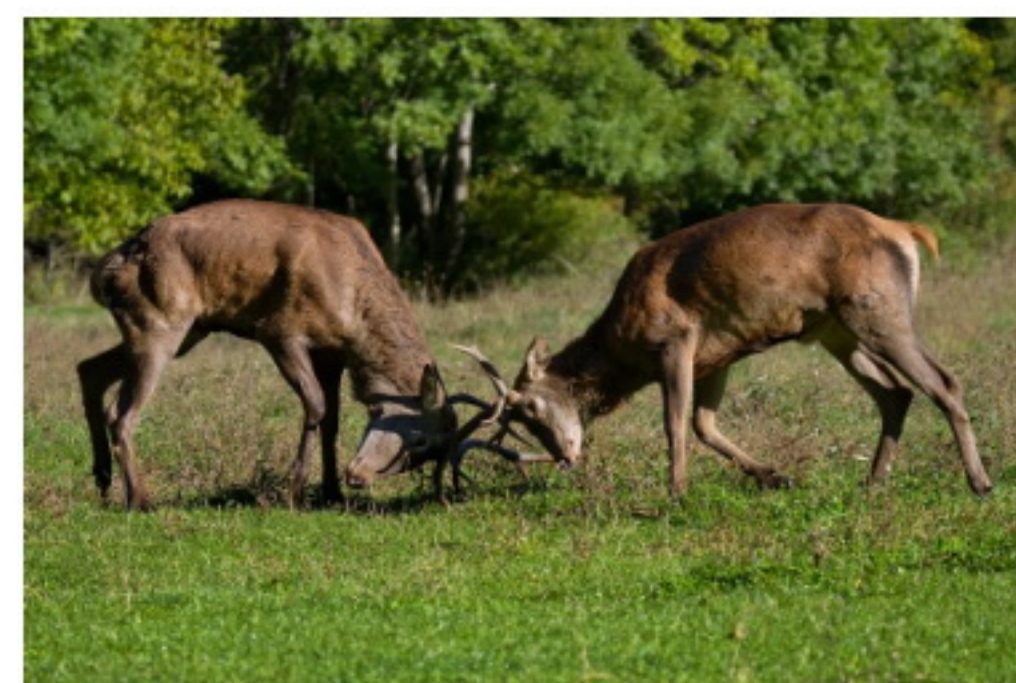

ALESSANDRO TERZI
NATURE PHOTOGRAPHY

MAMMALS PHOTO ARCHIVE
LAST UPDATE: 12ND JANUARY 2017

WWW.ALESSANDROTERZI.COM

ALESSANDRO.TERZI@GMAIL.COM

+39 366 7874168