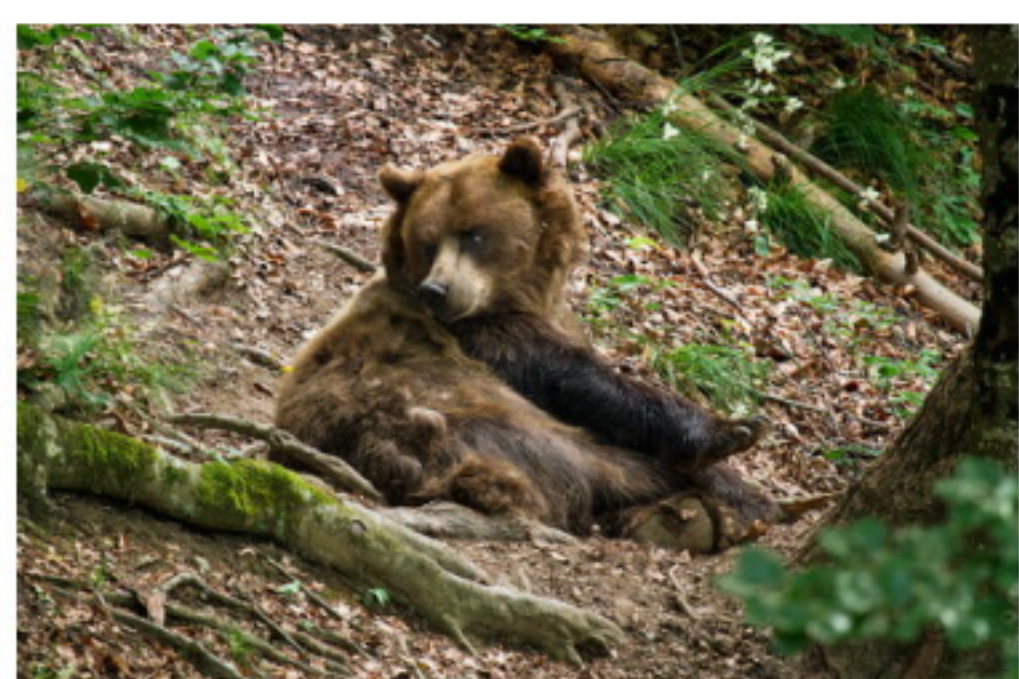

ALESSANDRO TERZI
NATURE PHOTOGRAPHY

MAMMALS PHOTO ARCHIVE
LAST UPDATE: 12ND JANUARY 2017

WWW.ALESSANDROTERZI.COM

ALESSANDRO.TERZI@GMAIL.COM

+39 366 7874168