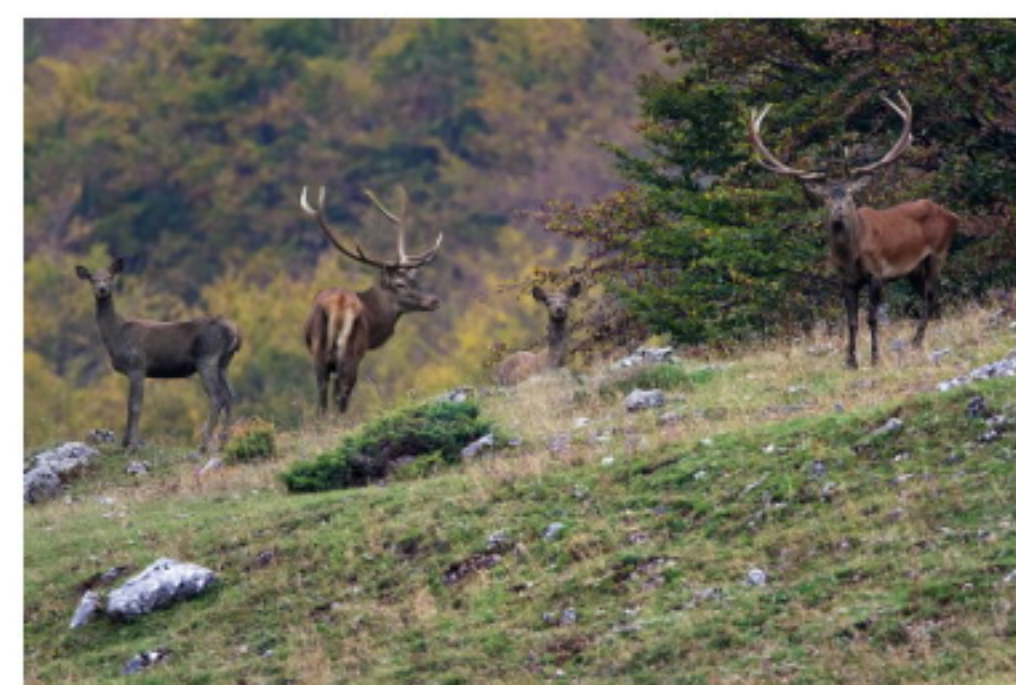

ALESSANDRO TERZI
NATURE PHOTOGRAPHY

MAMMALS PHOTO ARCHIVE
LAST UPDATE: 12ND JANUARY 2017

WWW.ALESSANDROTERZI.COM

ALESSANDRO.TERZI@GMAIL.COM

+39 366 7874168