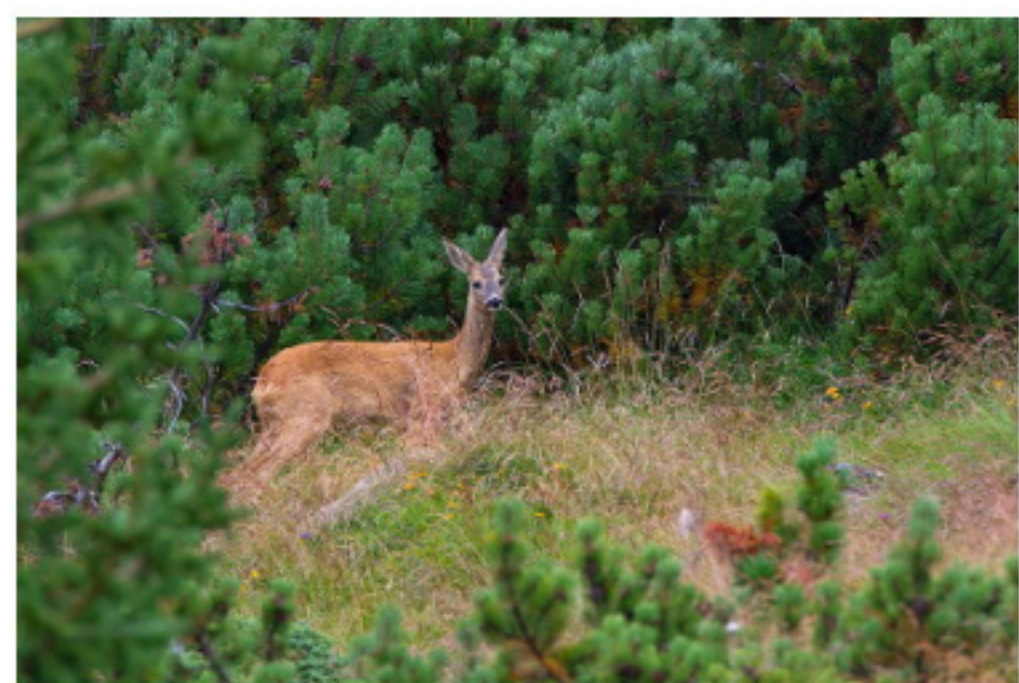

ALESSANDRO TERZI
NATURE PHOTOGRAPHY

MAMMALS PHOTO ARCHIVE
LAST UPDATE: 12ND JANUARY 2017

WWW.ALESSANDROTERZI.COM

ALESSANDRO.TERZI@GMAIL.COM

+39 366 7874168