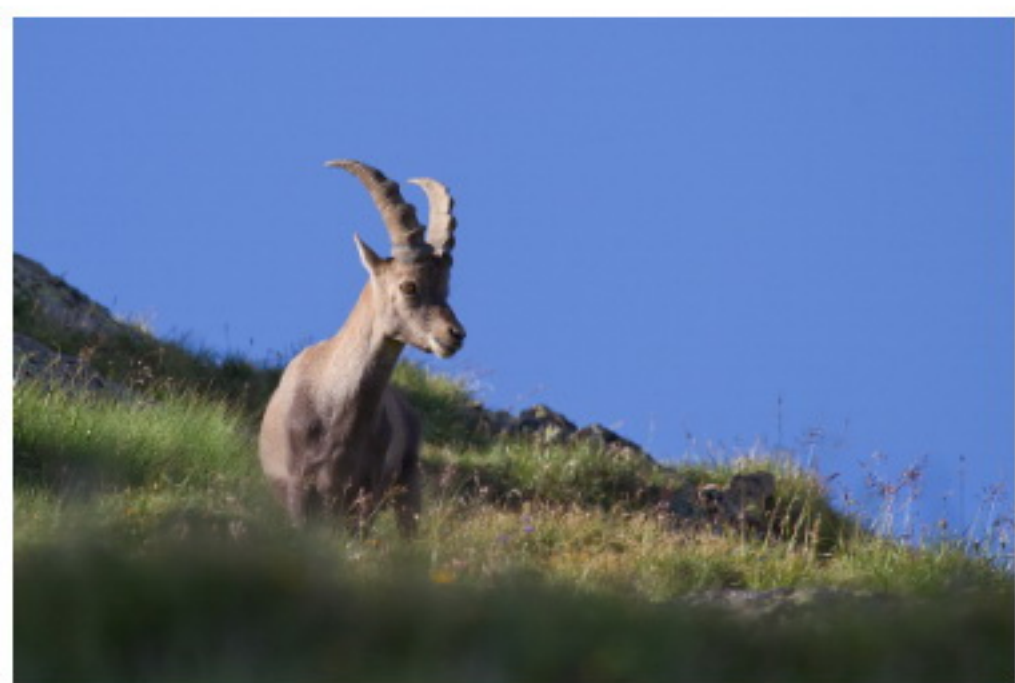

ALESSANDRO TERZI
NATURE PHOTOGRAPHY

MAMMALS PHOTO ARCHIVE
LAST UPDATE: 12ND JANUARY 2017

WWW.ALESSANDROTERZI.COM

ALESSANDRO.TERZI@GMAIL.COM

+39 366 7874168