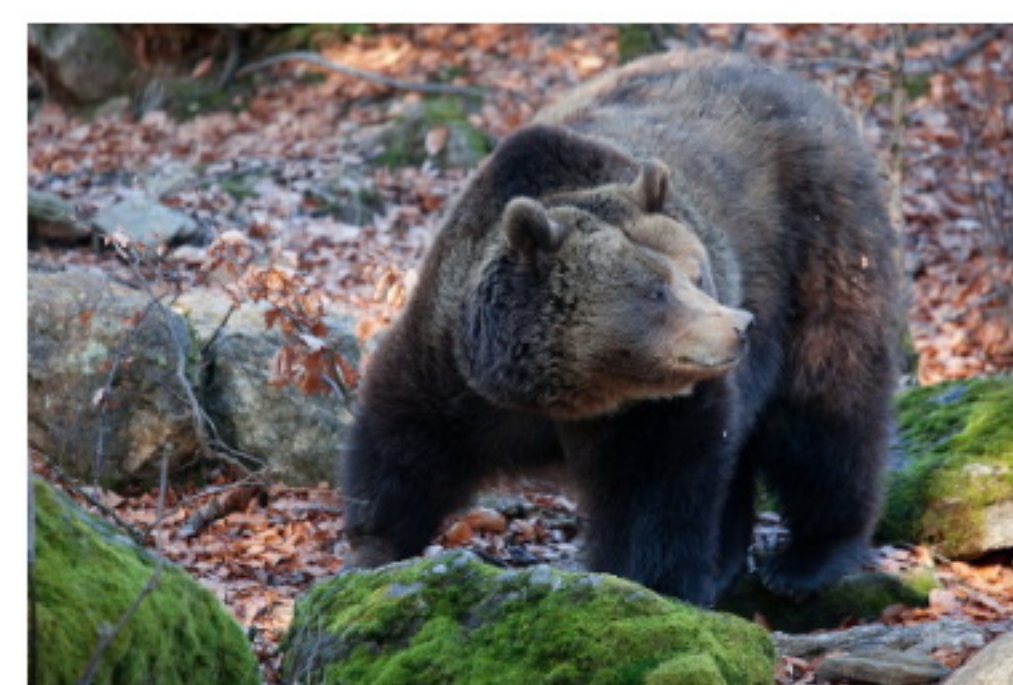

ALESSANDRO TERZI
NATURE PHOTOGRAPHY

MAMMALS PHOTO ARCHIVE
LAST UPDATE: 12ND JANUARY 2017

WWW.ALESSANDROTERZI.COM

ALESSANDRO.TERZI@GMAIL.COM

+39 366 7874168