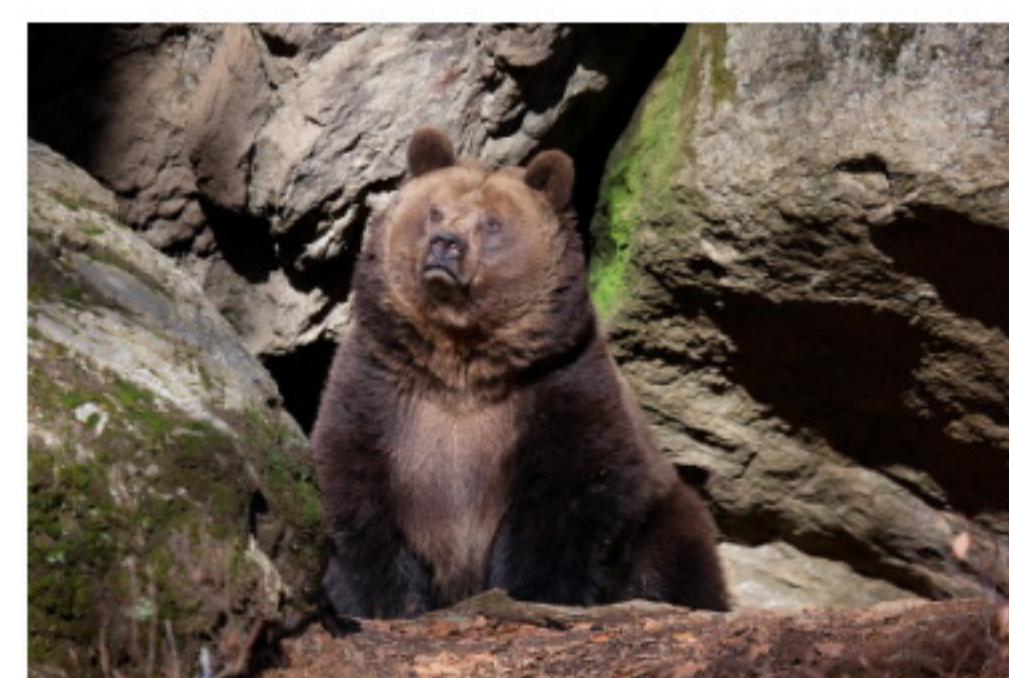

ALESSANDRO TERZI
NATURE PHOTOGRAPHY

MAMMALS PHOTO ARCHIVE
LAST UPDATE: 12ND JANUARY 2017

WWW.ALESSANDROTERZI.COM

ALESSANDRO.TERZI@GMAIL.COM

+39 366 7874168