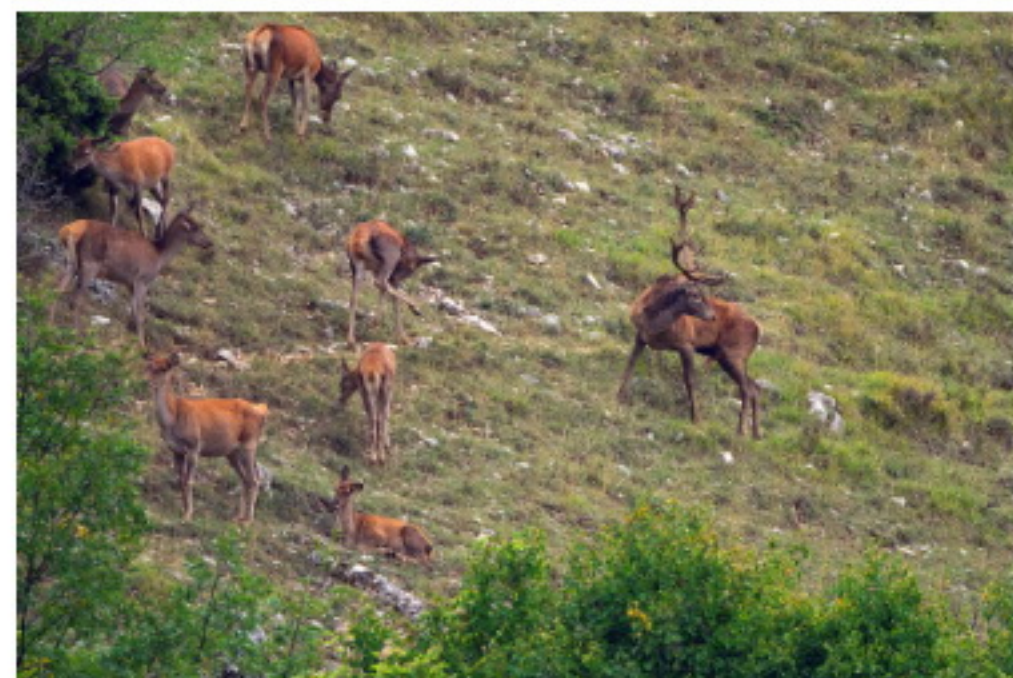

ALESSANDRO TERZI
NATURE PHOTOGRAPHY

MAMMALS PHOTO ARCHIVE
LAST UPDATE: 12ND JANUARY 2017

WWW.ALESSANDROTERZI.COM

ALESSANDRO.TERZI@GMAIL.COM

+39 366 7874168