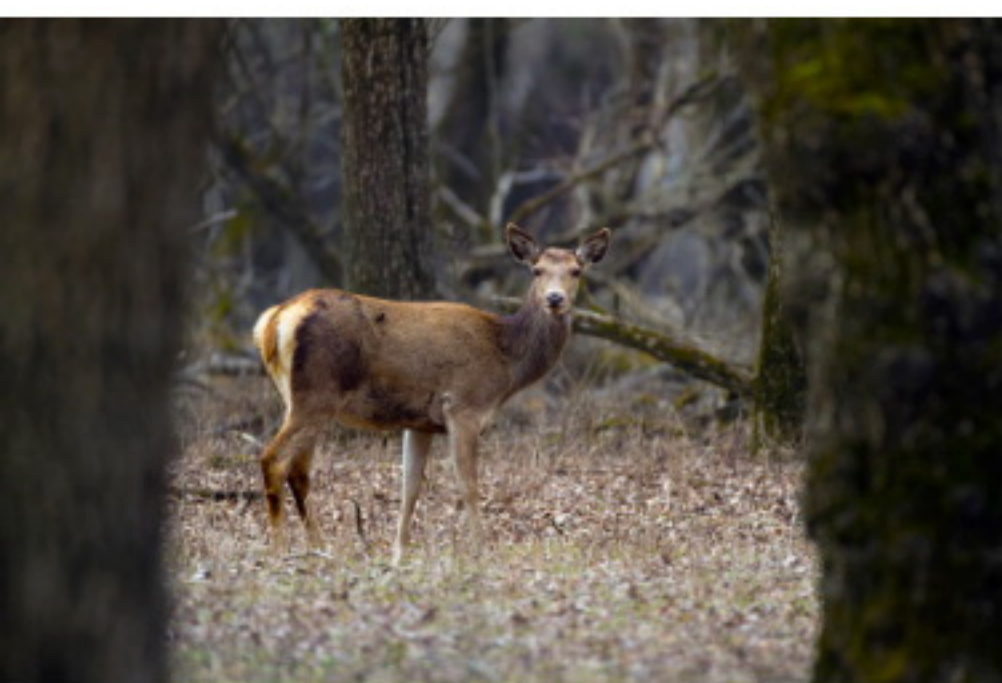

ALESSANDRO TERZI
NATURE PHOTOGRAPHY

MAMMALS PHOTO ARCHIVE
LAST UPDATE: 12ND JANUARY 2017

WWW.ALESSANDROTERZI.COM

ALESSANDRO.TERZI@GMAIL.COM

+39 366 7874168