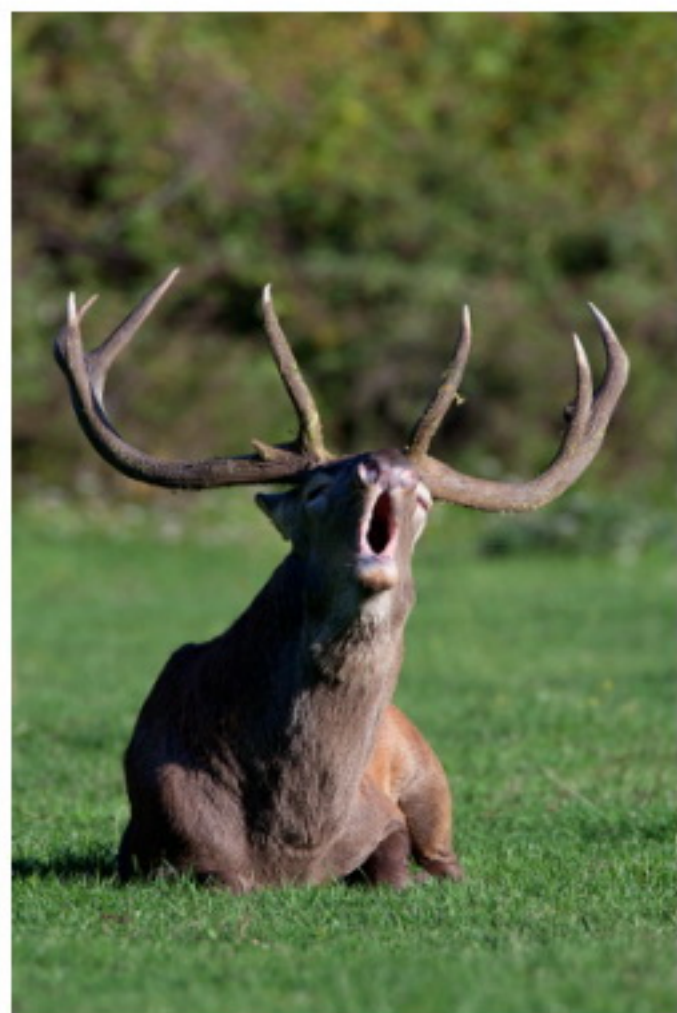

ALESSANDRO TERZI
NATURE PHOTOGRAPHY

MAMMALS PHOTO ARCHIVE
LAST UPDATE: 12ND JANUARY 2017

WWW.ALESSANDROTERZI.COM

ALESSANDRO.TERZI@GMAIL.COM

+39 366 7874168