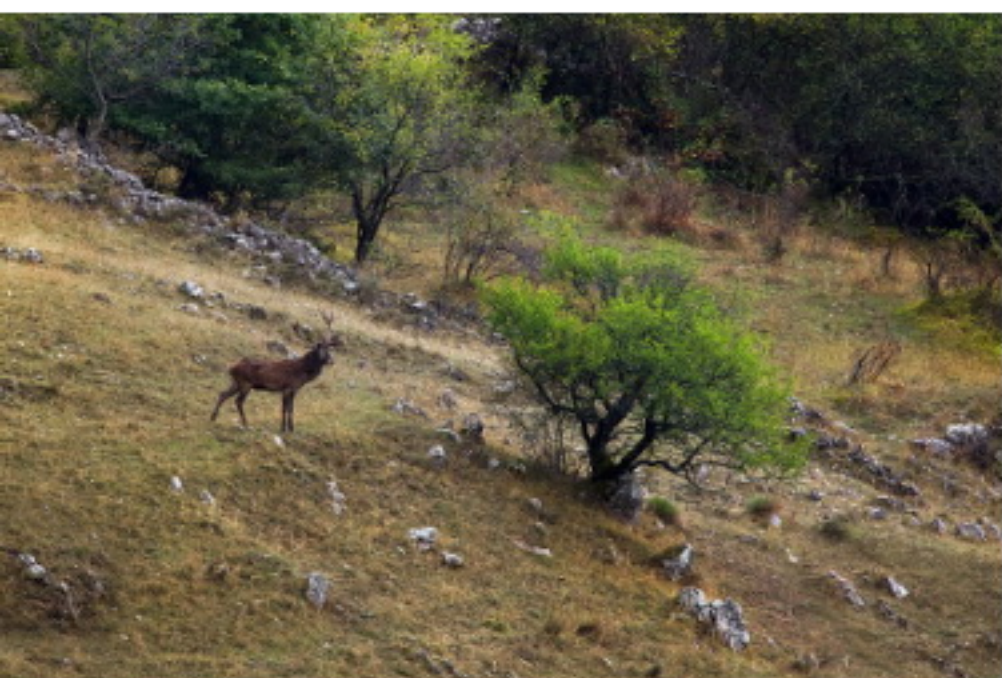

ALESSANDRO TERZI
NATURE PHOTOGRAPHY

MAMMALS PHOTO ARCHIVE
LAST UPDATE: 12ND JANUARY 2017

WWW.ALESSANDROTERZI.COM

ALESSANDRO.TERZI@GMAIL.COM

+39 366 7874168